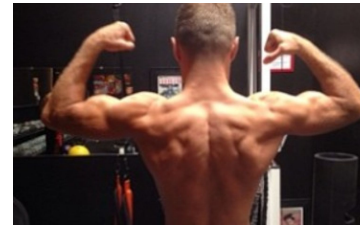

MIPM MODELS

Stan Martyniuk

Height : 5'10" / 178 cm | Waist : 31" / 79 cm | Hair Colour : Brown | Eyes : Hazel