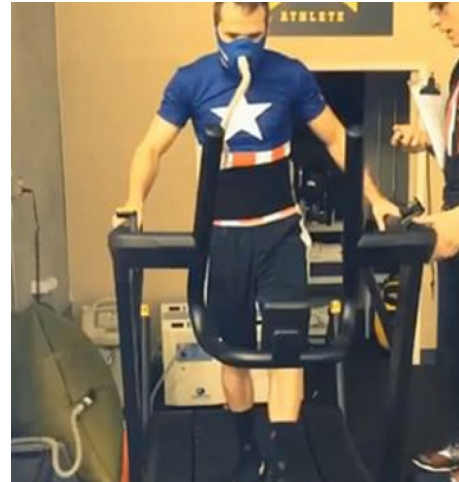

MIPM MODELS