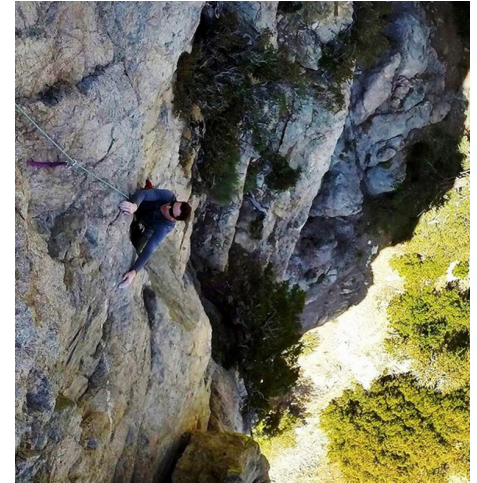

MPM MODELS

Solomon Brende

Height : 5'11" / 180 cm | Waist : 34" / 86 cm | Hair Colour : Brown | Eyes : Hazel

MIPM MODELS

MPM MODELS

Solomon Brende

Height : 5'11" / 180 cm | Waist : 34" / 86 cm | Hair Colour : Brown | Eyes : Hazel