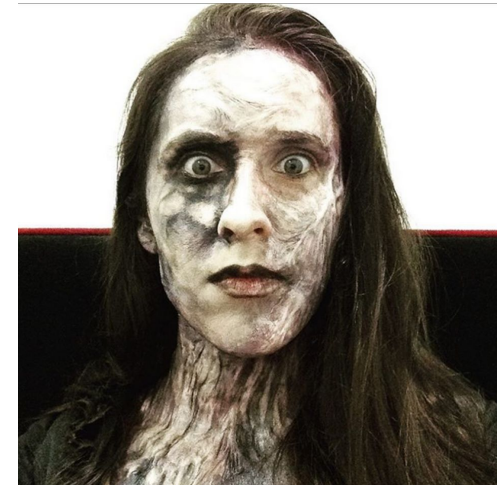

# MPM MODELS

Michelle Demond

Height : 5'6" / 168 cm | Bust : 34" / 86 cm | Waist : 26" / 66 cm | Shoe : 8.0 US / 6.0 UK | Hair Colour : Brown | Eyes : Green

# MIPM MODELS

Michelle Demond

Height : 5'6" / 168 cm | Bust : 34" / 86 cm | Waist : 26" / 66 cm | Shoe : 8.0 US / 6.0 UK | Hair Colour : Brown | Eyes : Green