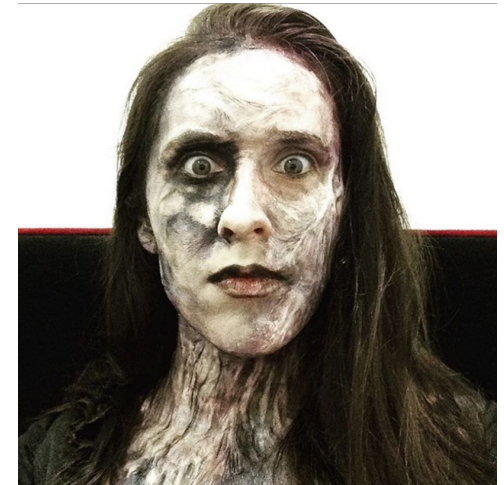

MPM MODELS

Michelle Demond

Height : 5'6" / 168 cm | Bust : 34" / 86 cm | Waist : 26" / 66 cm | Shoe : 8.0 US / 6.0 UK | Hair Colour : Brown | Eyes : Green

MIPM MODELS

MIPM MODELS

Michelle Demond

Height : 5'6" / 168 cm | Bust : 34" / 86 cm | Waist : 26" / 66 cm | Shoe : 8.0 US / 6.0 UK | Hair Colour : Brown | Eyes : Green