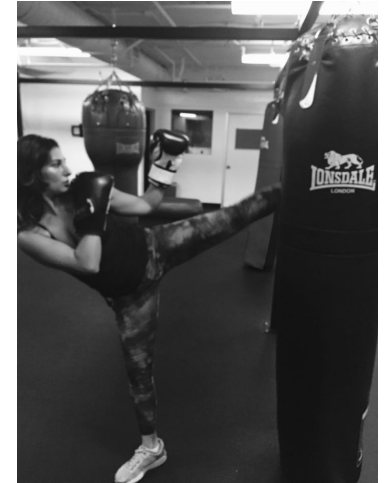

MIPM MODELS

Sarah Lahalih

Height : 5'7" / 170 cm | Bust : 34" / 86 cm | Waist : 30" / 76 cm | Shoe : 9.5 US / 7.0 UK | Hair Colour : Brown | Eyes : Green

MIPM MODELS

MPM MODELS

Sarah Lahalih

Height : 5'7" / 170 cm | Bust : 34" / 86 cm | Waist : 30" / 76 cm | Shoe : 9.5 US / 7.0 UK | Hair Colour : Brown | Eyes : Green