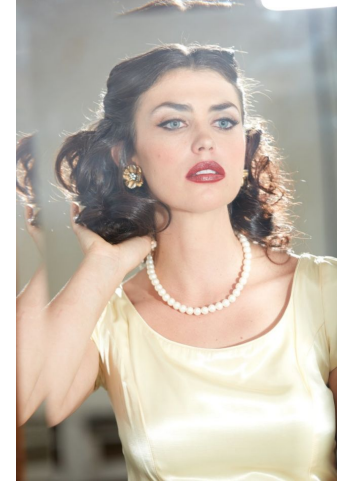

# MIPM MODELS

Aurelia Scheppers

Height : 5'7" / 170 cm | Bust : 35.5" / 90 cm | Waist : 27.5" / 70 cm | Hips : 37.5" / 95 cm | Shoe : 9.0 US / 6.5 UK | Hair Colour : Brown | Eyes : Hazel

# MPM MODELS

Aurelia Scheppers

Height : 5'7" / 170 cm | Bust : 35.5" / 90 cm | Waist : 27.5" / 70 cm | Hips : 37.5" / 95 cm | Shoe : 9.0 US / 6.5 UK | Hair Colour : Brown | Eyes : Hazel