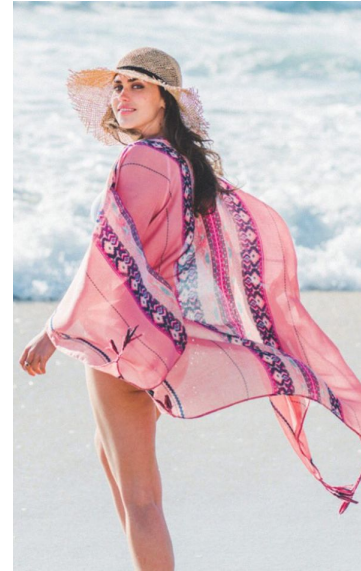

MIPM MODELS

Aurelia Scheppers

Height : 5'7" / 170 cm | Bust : 35.5" / 90 cm | Waist : 27.5" / 70 cm | Hips : 37.5" / 95 cm | Shoe : 9.0 US / 6.5 UK | Hair Colour : Brown | Eyes : Hazel

MIPM MODELS

MIPM MODELS

MPM MODELS

Aurelia Scheppers

Height : 5'7" / 170 cm | Bust : 35.5" / 90 cm | Waist : 27.5" / 70 cm | Hips : 37.5" / 95 cm | Shoe : 9.0 US / 6.5 UK | Hair Colour : Brown | Eyes : Hazel