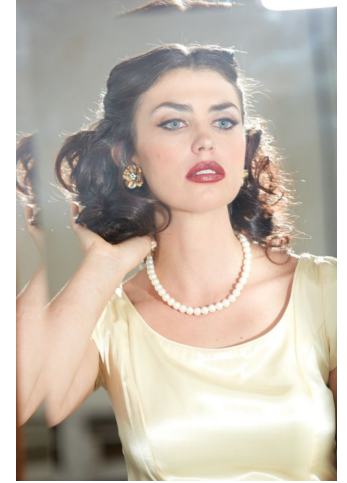

MIPM MODELS

Aurelia Scheppers

Height : 5'7" / 170 cm | Bust : 35.5" / 90 cm | Waist : 27.5" / 70 cm | Hips : 37.5" / 95 cm | Shoe : 9.0 US / 6.5 UK | Hair Colour : Brown | Eyes : Hazel

MIPM MODELS

MIPM MODELS

MPM MODELS

Aurelia Scheppers

Height : 5'7" / 170 cm | Bust : 35.5" / 90 cm | Waist : 27.5" / 70 cm | Hips : 37.5" / 95 cm | Shoe : 9.0 US / 6.5 UK | Hair Colour : Brown | Eyes : Hazel