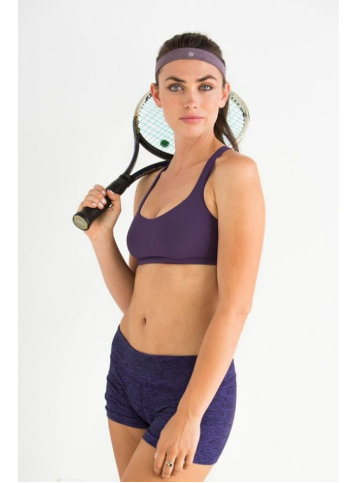

MIPM MODELS

Aurelia Scheppers

Height : 5'7" / 170 cm | Bust : 35.5" / 90 cm | Waist : 27.5" / 70 cm | Hips : 37.5" / 95 cm | Shoe : 9.0 US / 6.5 UK | Hair Colour : Brown | Eyes : Hazel

MIPM MODELS

MIPM MODELS

MPM MODELS

Aurelia Scheppers

Height : 5'7" / 170 cm | Bust : 35.5" / 90 cm | Waist : 27.5" / 70 cm | Hips : 37.5" / 95 cm | Shoe : 9.0 US / 6.5 UK | Hair Colour : Brown | Eyes : Hazel