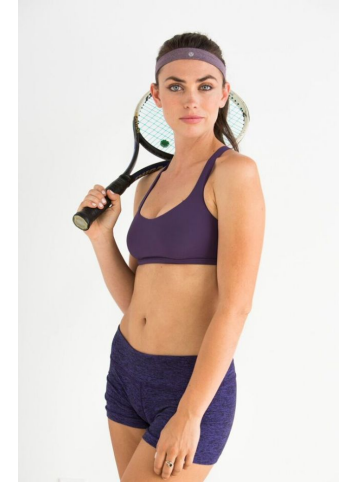

MIPM MODELS