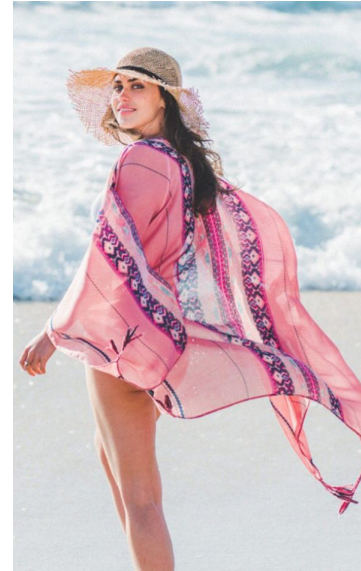

MIPM MODELS