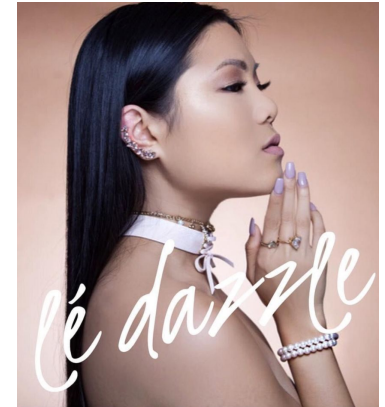

MIPM MODELS

Jennie Jaturapatporn

Height : 5'7.5" / 171 cm | Bust : 35" / 89 cm | Waist : 27.5" / 70 cm | Hips : 37.5" / 95 cm | Shoe : 7.0 US / 5.0 UK | Hair Colour : Black | Eyes : Brown