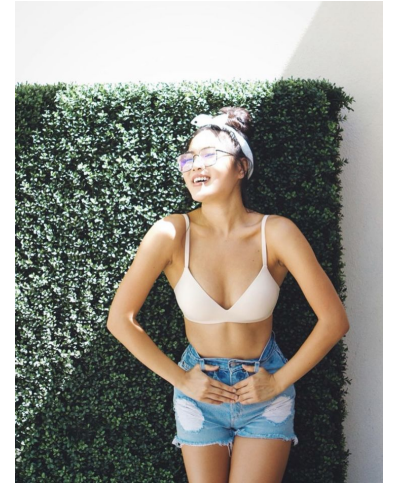

MIPM MODELS

Jennie Jaturapatporn

Height : 5'7.5" / 171 cm | Bust : 35" / 89 cm | Waist : 27.5" / 70 cm | Hips : 37.5" / 95 cm | Shoe : 7.0 US / 5.0 UK | Hair Colour : Black | Eyes : Brown

MIPM MODELS

MIPM MODELS

Jennie Jaturapatporn

Height : 5'7.5" / 171 cm | Bust : 35" / 89 cm | Waist : 27.5" / 70 cm | Hips : 37.5" / 95 cm | Shoe : 7.0 US / 5.0 UK | Hair Colour : Black | Eyes : Brown