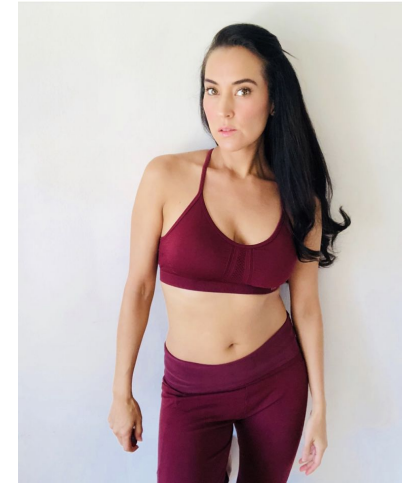

MIPM MODELS

Burgandi Phoenix

Height : 5'3.5" / 161 cm | Bust : 35.5" / 90 cm | Waist : 28" / 71 cm | Hips : 37.5" / 95 cm | Shoe : 6.5 US / 4.5 UK | Hair Colour : Brown | Eyes : Green

MIPM MODELS

MPM MODELS

Burgandi Phoenix

Height : 5'3.5" / 161 cm | Bust : 35.5" / 90 cm | Waist : 28" / 71 cm | Hips : 37.5" / 95 cm | Shoe : 6.5 US / 4.5 UK | Hair Colour : Brown | Eyes : Green