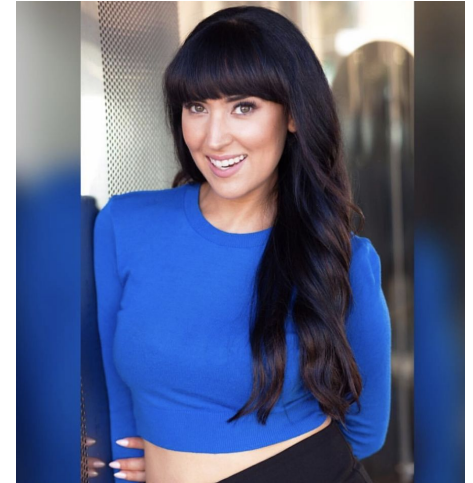

MIPM MODELS

Burgandi Phoenix

Height : 5'3.5" / 161 cm | Bust : 35.5" / 90 cm | Waist : 28" / 71 cm | Hips : 37.5" / 95 cm | Shoe : 6.5 US / 4.5 UK | Hair Colour : Brown | Eyes : Green

MIPM MODELS

MIPM MODELS

MPM MODELS

Burgandi Phoenix

Height : 5'3.5" / 161 cm | Bust : 35.5" / 90 cm | Waist : 28" / 71 cm | Hips : 37.5" / 95 cm | Shoe : 6.5 US / 4.5 UK | Hair Colour : Brown | Eyes : Green