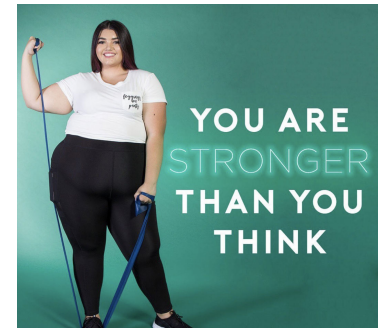

MIPM MODELS

Isabella Mercado

Height : 5'9" / 175 cm | Bust : 44" / 112 cm | Waist : 42" / 107 cm | Hips : 54.5" / 139 cm | Shoe : 11.0 US / 7.5 UK | Hair Colour : Brown | Eyes : Brown

MIPM MODELS

MIPM MODELS

MPM MODELS

Isabella Mercado

Height : 5'9" / 175 cm | Bust : 44" / 112 cm | Waist : 42" / 107 cm | Hips : 54.5" / 139 cm | Shoe : 11.0 US / 7.5 UK | Hair Colour : Brown | Eyes : Brown