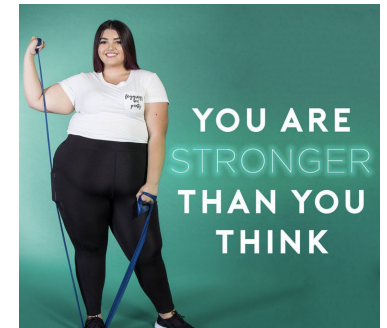

MIPM MODELS

Isabella Mercado

Height : 5'9" / 175 cm | Bust : 44" / 112 cm | Waist : 42" / 107 cm | Hips : 54.5" / 139 cm | Shoe : 11.0 US / 7.5 UK | Hair Colour : Brown | Eyes : Brown

MIPM MODELS

MIPM MODELS

MPM MODELS

Isabella Mercado

Height : 5'9" / 175 cm | Bust : 44" / 112 cm | Waist : 42" / 107 cm | Hips : 54.5" / 139 cm | Shoe : 11.0 US / 7.5 UK | Hair Colour : Brown | Eyes : Brown