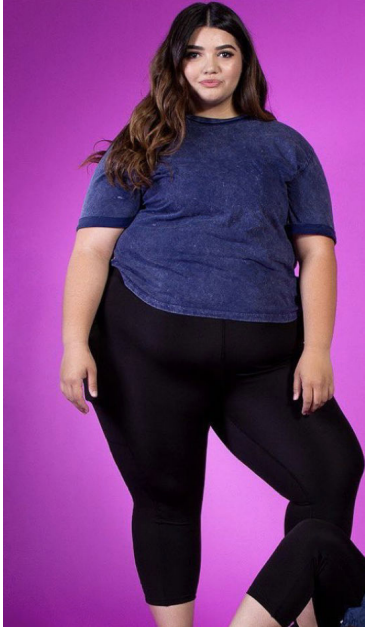

MIPM MODELS

Isabella Mercado

Height : 5'9" / 175 cm | Bust : 44" / 112 cm | Waist : 42" / 107 cm | Hips : 54.5" / 139 cm | Shoe : 11.0 US / 7.5 UK | Hair Colour : Brown | Eyes : Brown

MIPM MODELS

MIPM MODELS

MPM MODELS

Isabella Mercado

Height : 5'9" / 175 cm | Bust : 44" / 112 cm | Waist : 42" / 107 cm | Hips : 54.5" / 139 cm | Shoe : 11.0 US / 7.5 UK | Hair Colour : Brown | Eyes : Brown