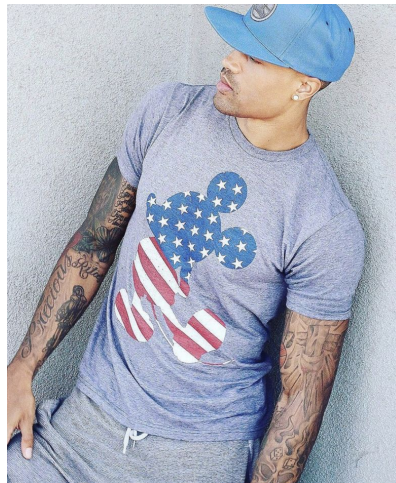

# MPM MODELS

Tyson Bettis

Height : 6'6" / 198 cm | Waist : 34" / 86 cm | Chest : 42" / 107 cm | Hips : 39" / 99 cm | Hair Colour : Brown | Eyes : Brown