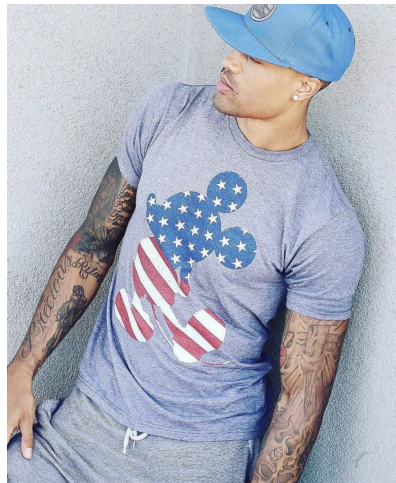

MPM MODELS

Tyson Bettis

Height : 6'6" / 198 cm | Waist : 34" / 86 cm | Chest : 42" / 107 cm | Hips : 39" / 99 cm | Hair Colour : Brown | Eyes : Brown

MPM MODELS

MPM MODELS

Tyson Bettis

Height : 6'6" / 198 cm | Waist : 34" / 86 cm | Chest : 42" / 107 cm | Hips : 39" / 99 cm | Hair Colour : Brown | Eyes : Brown