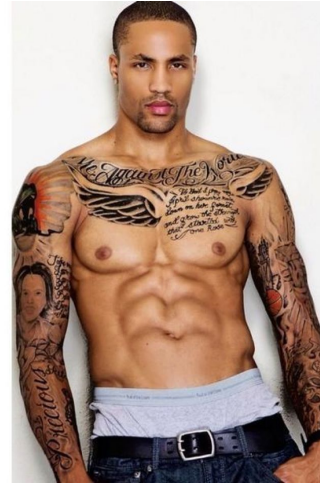

# MPM MODELS

Tyson Bettis

Height : 6'6" / 198 cm | Waist : 34" / 86 cm | Chest : 42" / 107 cm | Hips : 39" / 99 cm | Hair Colour : Brown | Eyes : Brown