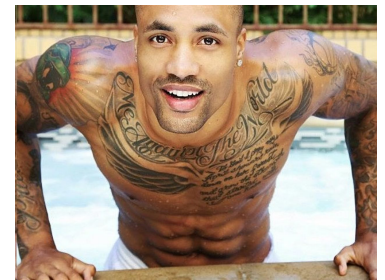

# MPM MODELS

Tyson Bettis

Height : 6'6" / 198 cm | Waist : 34" / 86 cm | Chest : 42" / 107 cm | Hips : 39" / 99 cm | Hair Colour : Brown | Eyes : Brown