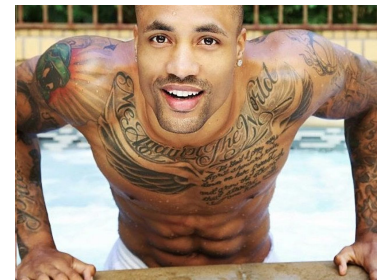

MPM MODELS

Tyson Bettis

Height : 6'6" / 198 cm | Waist : 34" / 86 cm | Chest : 42" / 107 cm | Hips : 39" / 99 cm | Hair Colour : Brown | Eyes : Brown

MPM MODELS

MPM MODELS

Tyson Bettis

Height : 6'6" / 198 cm | Waist : 34" / 86 cm | Chest : 42" / 107 cm | Hips : 39" / 99 cm | Hair Colour : Brown | Eyes : Brown