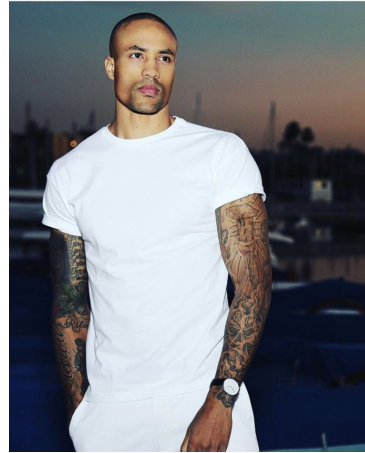

# MPM MODELS

Tyson Bettis

Height : 6'6" / 198 cm | Waist : 34" / 86 cm | Chest : 42" / 107 cm | Hips : 39" / 99 cm | Hair Colour : Brown | Eyes : Brown