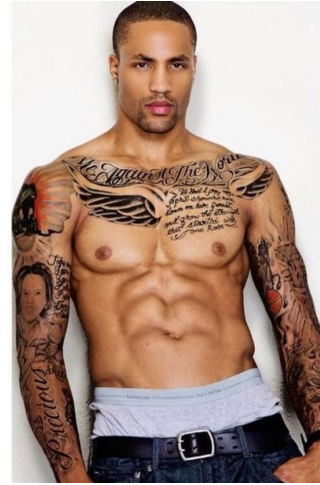

MPM MODELS

Tyson Bettis

Height : 6'6" / 198 cm | Waist : 34" / 86 cm | Chest : 42" / 107 cm | Hips : 39" / 99 cm | Hair Colour : Brown | Eyes : Brown

MPM MODELS

MPM MODELS

Tyson Bettis

Height : 6'6" / 198 cm | Waist : 34" / 86 cm | Chest : 42" / 107 cm | Hips : 39" / 99 cm | Hair Colour : Brown | Eyes : Brown