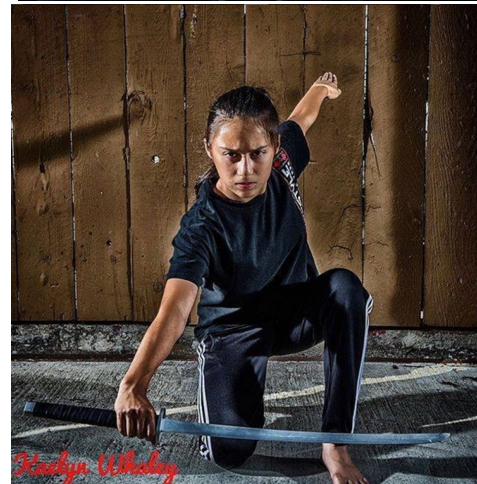

MIPM MODELS

Kaelyn Whaley

Height : 5'1" / 156 cm | Shoe : 7.0 US / 5.0 UK |

MIPM MODELS

M P M MODELS

MPM MODELS

Kaelyn Whaley

Height : 5'1" / 156 cm | Shoe : 7.0 US / 5.0 UK |