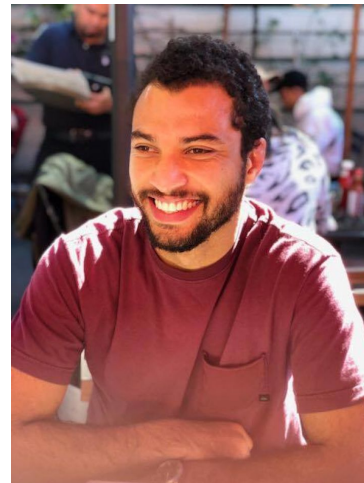

MPM MODELS

Rafael Aquino

Height : 5'11" / 180 cm | Waist : 31" / 79 cm | Chest : 39" / 99 cm | Hips : 38.5" / 98 cm | Hair Colour : Brown | Eyes : Brown

MIPM MODELS

MPM MODELS

Rafael Aquino

Height : 5'11" / 180 cm | Waist : 31" / 79 cm | Chest : 39" / 99 cm | Hips : 38.5" / 98 cm | Hair Colour : Brown | Eyes : Brown