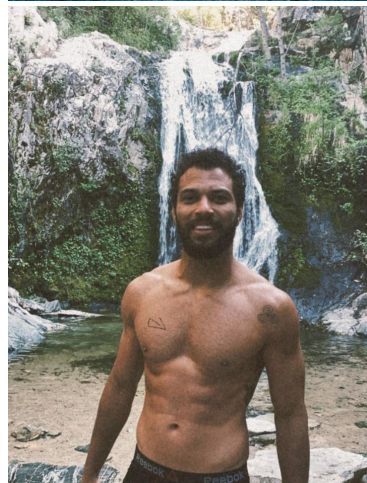

MPM MODELS

Rafael Aquino

Height : 5'11" / 180 cm | Waist : 31" / 79 cm | Chest : 39" / 99 cm | Hips : 38.5" / 98 cm | Hair Colour : Brown | Eyes : Brown

MIPM MODELS

MPM MODELS

Rafael Aquino

Height : 5'11" / 180 cm | Waist : 31" / 79 cm | Chest : 39" / 99 cm | Hips : 38.5" / 98 cm | Hair Colour : Brown | Eyes : Brown