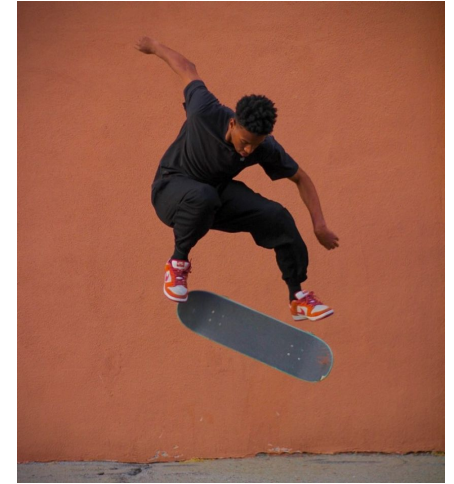

MPM MODELS

Jahzeal Bell

Height : 6'0" / 183 cm | Waist : 32" / 81 cm | Chest : 40" / 101 cm | Hips : 39.5" / 100 cm | Hair Colour : Black | Eyes : Brown

MPM MODELS

Jahzeal Bell

Height : 6'0" / 183 cm | Waist : 32" / 81 cm | Chest : 40" / 101 cm | Hips : 39.5" / 100 cm | Hair Colour : Black | Eyes : Brown