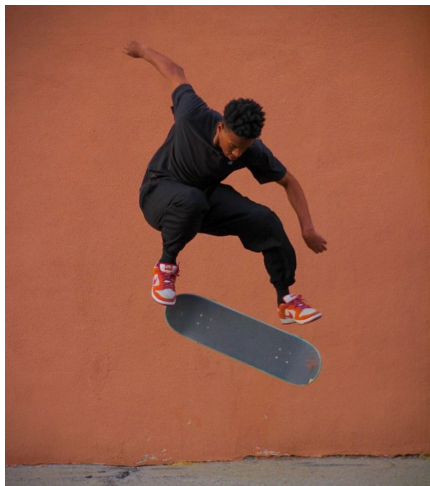

MPM MODELS

Jahzeal Bell

Height : 6'0" / 183 cm | Waist : 32" / 81 cm | Chest : 40" / 101 cm | Hips : 39.5" / 100 cm | Hair Colour : Black | Eyes : Brown

MPM MODELS

MPM MODELS

Jahzeal Bell

Height : 6'0" / 183 cm | Waist : 32" / 81 cm | Chest : 40" / 101 cm | Hips : 39.5" / 100 cm | Hair Colour : Black | Eyes : Brown