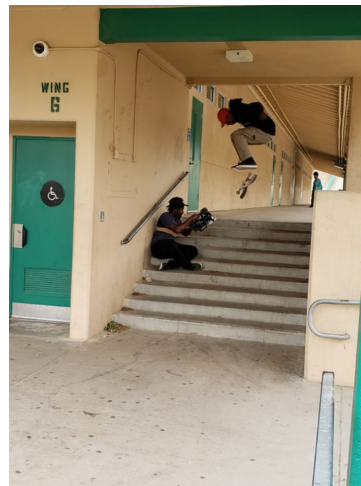

MPM MODELS

Jahzeal Bell

Height : 6'0" / 183 cm | Waist : 32" / 81 cm | Chest : 40" / 101 cm | Hips : 39.5" / 100 cm | Hair Colour : Black | Eyes : Brown

MPM MODELS

MPM MODELS

Jahzeal Bell

Height : 6'0" / 183 cm | Waist : 32" / 81 cm | Chest : 40" / 101 cm | Hips : 39.5" / 100 cm | Hair Colour : Black | Eyes : Brown