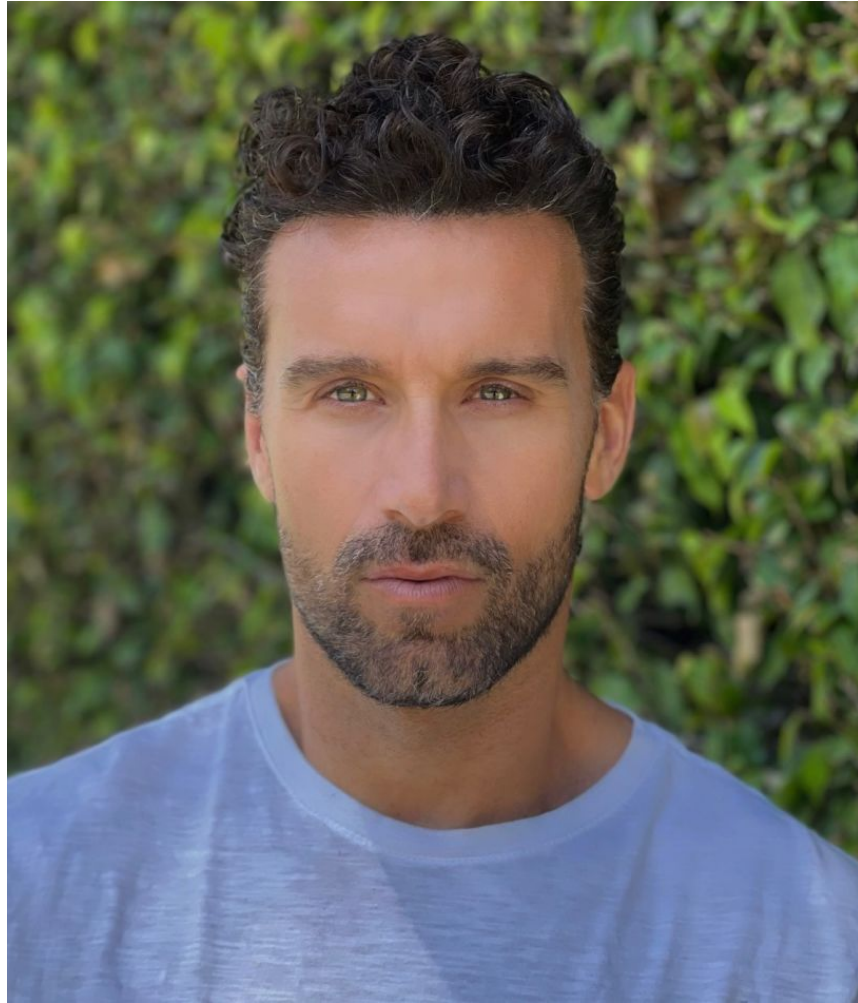

MPM MODELS

Karim Barcelo

Height : 6'0" / 183 cm | Waist : 32" / 81 cm | Chest : 40" / 102 cm | Hips : 41" / 104 cm | Hair Colour : Brown | Eyes : Green

MIPM MODELS

MPM MODELS

MPM MODELS

Karim Barcelo

Height : 6'0" / 183 cm | Waist : 32" / 81 cm | Chest : 40" / 102 cm | Hips : 41" / 104 cm | Hair Colour : Brown | Eyes : Green