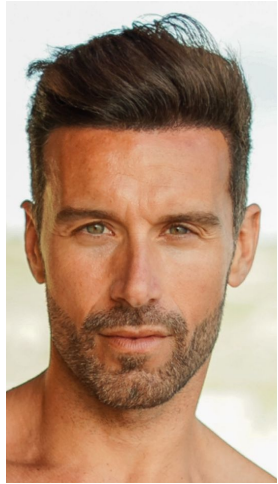

MPM MODELS

Karim Barcelo

Height : 6'0" / 183 cm | Waist : 32" / 81 cm | Chest : 40" / 102 cm | Hips : 41" / 104 cm | Hair Colour : Brown | Eyes : Green

MIPM MODELS

MPM MODELS

MPM MODELS

Karim Barcelo

Height : 6'0" / 183 cm | Waist : 32" / 81 cm | Chest : 40" / 102 cm | Hips : 41" / 104 cm | Hair Colour : Brown | Eyes : Green