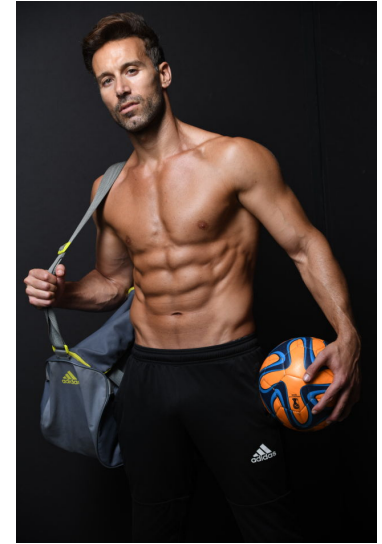

MPM MODELS

Karim Barcelo

Height : 6'0" / 183 cm | Waist : 32" / 81 cm | Chest : 40" / 102 cm | Hips : 41" / 104 cm | Hair Colour : Brown | Eyes : Green

MIPM MODELS

MPM MODELS

MPM MODELS

Karim Barcelo

Height : 6'0" / 183 cm | Waist : 32" / 81 cm | Chest : 40" / 102 cm | Hips : 41" / 104 cm | Hair Colour : Brown | Eyes : Green