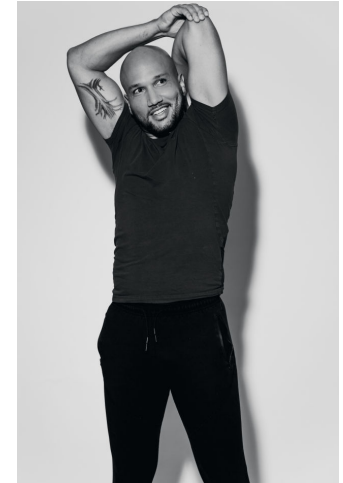

MPM MODELS

Cedrick Kern

Height : 6'0" / 183 cm | Waist : 34" / 86 cm | Chest : 40" / 102 cm | Hips : 42" / 107 cm | Hair Colour : Brown | Eyes : Brown

MPM MODELS

Cedrick Kern

Height : 6'0" / 183 cm | Waist : 34" / 86 cm | Chest : 40" / 102 cm | Hips : 42" / 107 cm | Hair Colour : Brown | Eyes : Brown