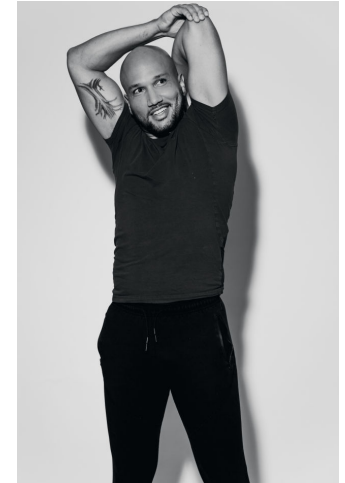

MPM MODELS

Cedrick Kern

Height : 6'0" / 183 cm | Waist : 34" / 86 cm | Chest : 40" / 102 cm | Hips : 42" / 107 cm | Hair Colour : Brown | Eyes : Brown

MPM MODELS

Cedrick Kern

Height : 6'0" / 183 cm | Waist : 34" / 86 cm | Chest : 40" / 102 cm | Hips : 42" / 107 cm | Hair Colour : Brown | Eyes : Brown