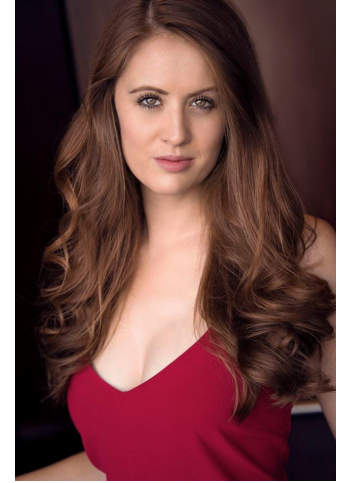

MIPM MODELS

Jordan Chantel

Height : 5'7" / 170 cm | Bust : 34" / 86 cm | Waist : 26" / 66 cm | Hips : 36" / 92 cm | Shoe : 6.0 US / 4.0 UK | Hair Colour : Red | Eyes : Green

MIPM MODELS

M P M MODELS

MPM MODELS

Jordan Chantel

Height : 5'7" / 170 cm | Bust : 34" / 86 cm | Waist : 26" / 66 cm | Hips : 36" / 92 cm | Shoe : 6.0 US / 4.0 UK | Hair Colour : Red | Eyes : Green