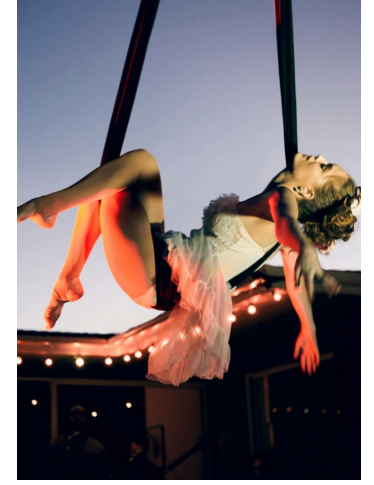

MIPM MODELS

Jordan Chantel

Height : 5'7" / 170 cm | Bust : 34" / 86 cm | Waist : 26" / 66 cm | Hips : 36" / 92 cm | Shoe : 6.0 US / 4.0 UK | Hair Colour : Red | Eyes : Green

MIPM MODELS

M P M MODELS

MPM MODELS

Jordan Chantel

Height : 5'7" / 170 cm | Bust : 34" / 86 cm | Waist : 26" / 66 cm | Hips : 36" / 92 cm | Shoe : 6.0 US / 4.0 UK | Hair Colour : Red | Eyes : Green