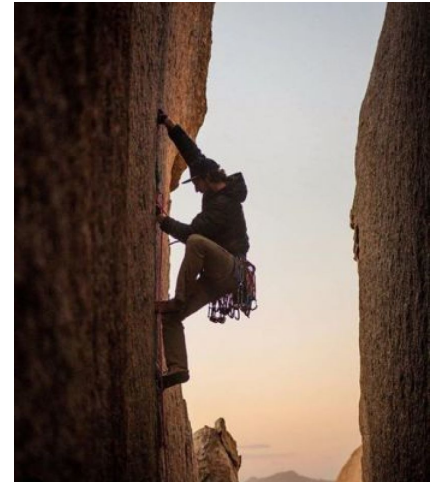

MIPM MODELS