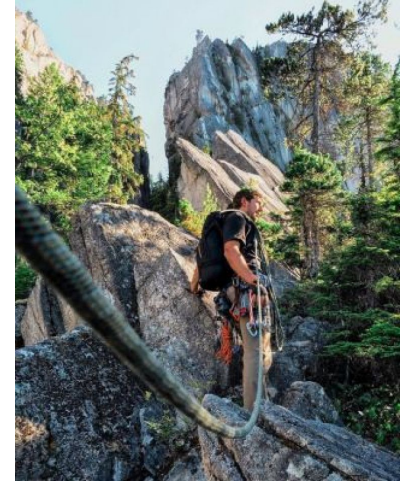

MIPM MODELS