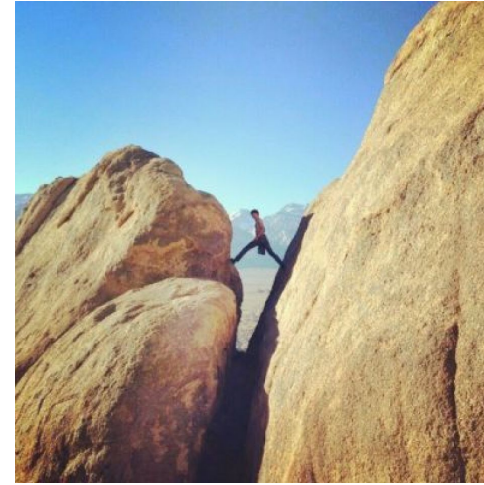

MPM MODELS

Josh Nevelson

Height : 5'10" / 178 cm | Waist : 30" / 76 cm | Hair Colour : Brown |