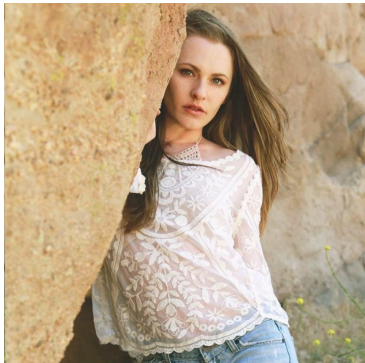

# MIPM MODELS

Christin Easterling

Height : 5'3" / 160 cm | Bust : 32" / 81 cm | Waist : 24" / 61 cm | Hips : 35" / 89 cm | Shoe : 7.5 US / 5.5 UK | Hair Colour : Brown | Eyes : Hazel