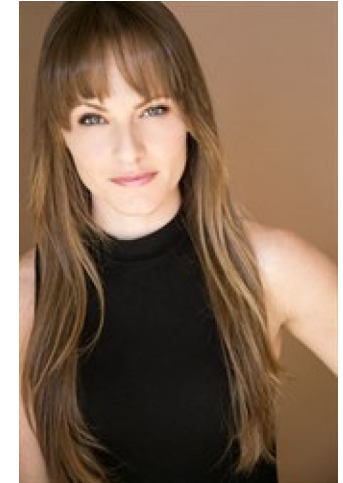

# MIPM MODELS

Christin Easterling

Height : 5'3" / 160 cm | Bust : 32" / 81 cm | Waist : 24" / 61 cm | Hips : 35" / 89 cm | Shoe : 7.5 US / 5.5 UK | Hair Colour : Brown | Eyes : Hazel