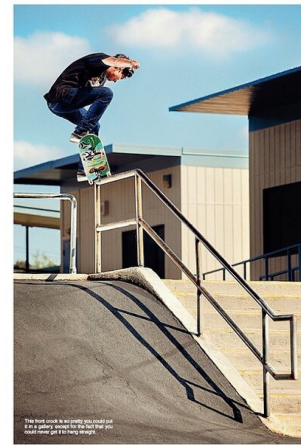

MIPM MODELS

Oscar Meza

Height : 5'8" / 173 cm | Waist : 30" / 76 cm | Hair Colour : Dark Brown | Eyes : Hazel

MPM MODELS

MPM MODELS

Oscar Meza

Height : 5'8" / 173 cm | Waist : 30" / 76 cm | Hair Colour : Dark Brown | Eyes : Hazel