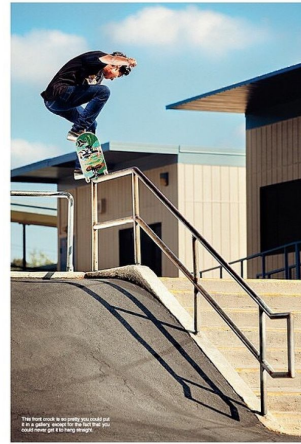

MIPM MODELS

Oscar Meza

Height : 5'8" / 173 cm | Waist : 30" / 76 cm | Hair Colour : Dark Brown | Eyes : Hazel

MPM MODELS

MPM MODELS

Oscar Meza

Height : 5'8" / 173 cm | Waist : 30" / 76 cm | Hair Colour : Dark Brown | Eyes : Hazel