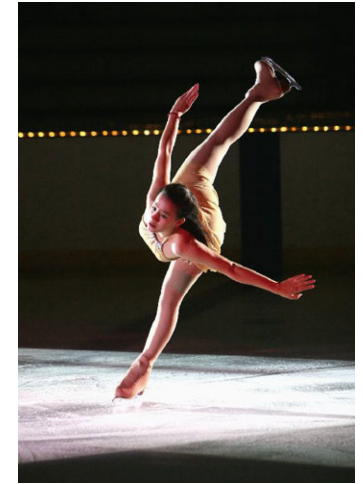

MIPM MODELS

Taryn Jurgensen

Height : 5'3" / 160 cm | Bust : 32" / 81 cm | Waist : 23" / 59 cm | Hips : 34" / 86 cm | Hair Colour : Brown | Eyes : Brown

MIPM MODELS

MIPM MODELS

Taryn Jurgensen

Height : 5'3" / 160 cm | Bust : 32" / 81 cm | Waist : 23" / 59 cm | Hips : 34" / 86 cm | Hair Colour : Brown | Eyes : Brown