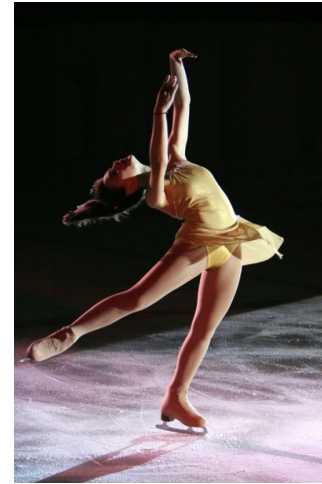

MIPM MODELS

Taryn Jurgensen

Height : 5'3" / 160 cm | Bust : 32" / 81 cm | Waist : 23" / 59 cm | Hips : 34" / 86 cm | Hair Colour : Brown | Eyes : Brown

MIPM MODELS

MIPM MODELS

Taryn Jurgensen

Height : 5'3" / 160 cm | Bust : 32" / 81 cm | Waist : 23" / 59 cm | Hips : 34" / 86 cm | Hair Colour : Brown | Eyes : Brown