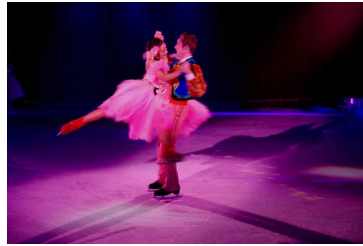

MIPM MODELS

Taryn Jurgensen

Height : 5'3" / 160 cm | Bust : 32" / 81 cm | Waist : 23" / 59 cm | Hips : 34" / 86 cm | Hair Colour : Brown | Eyes : Brown

MIPM MODELS

MIPM MODELS

Taryn Jurgensen

Height : 5'3" / 160 cm | Bust : 32" / 81 cm | Waist : 23" / 59 cm | Hips : 34" / 86 cm | Hair Colour : Brown | Eyes : Brown