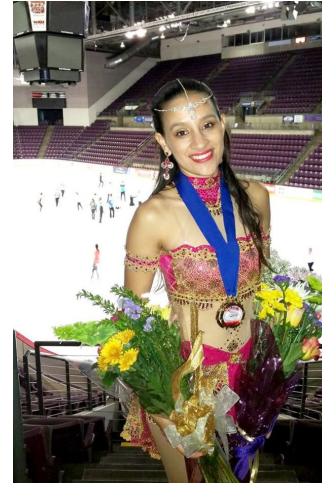

MIPM MODELS

Taryn Jurgensen

Height : 5'3" / 160 cm | Bust : 32" / 81 cm | Waist : 23" / 59 cm | Hips : 34" / 86 cm | Hair Colour : Brown | Eyes : Brown

MIPM MODELS

MIPM MODELS

Taryn Jurgensen

Height : 5'3" / 160 cm | Bust : 32" / 81 cm | Waist : 23" / 59 cm | Hips : 34" / 86 cm | Hair Colour : Brown | Eyes : Brown