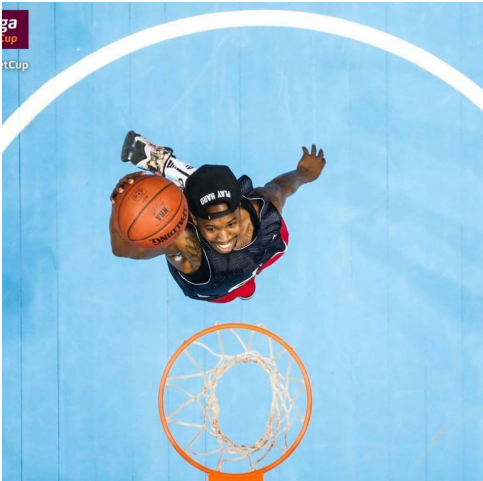

MPM MODELS

Porter Maberry
Height : 5'5" / 165 cm |

M P M MODELS

MPM MODELS

Porter Maberry
Height : 5'5" / 165 cm |