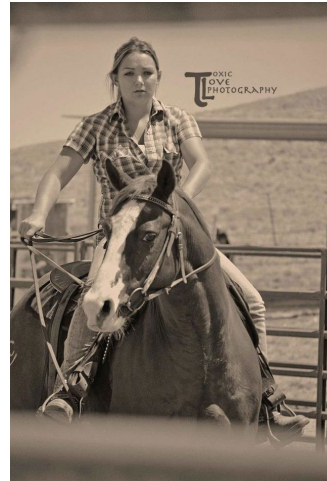

MPM MODELS

Shannon McCalla

Height : 5'4" / 163 cm | Shoe : 7.0 US / 5.0 UK | Hair Colour : Blonde | Eyes : Green

M P M MODELS

MPM MODELS

MPM MODELS

Shannon McCalla

Height : 5'4" / 163 cm | Shoe : 7.0 US / 5.0 UK | Hair Colour : Blonde | Eyes : Green