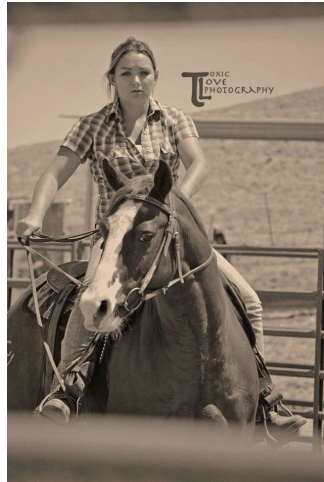

MPM MODELS

Shannon McCalla

Height : 5'4" / 163 cm | Shoe : 7.0 US / 5.0 UK | Hair Colour : Blonde | Eyes : Green

M P M MODELS

MPM MODELS

MPM MODELS

Shannon McCalla

Height : 5'4" / 163 cm | Shoe : 7.0 US / 5.0 UK | Hair Colour : Blonde | Eyes : Green