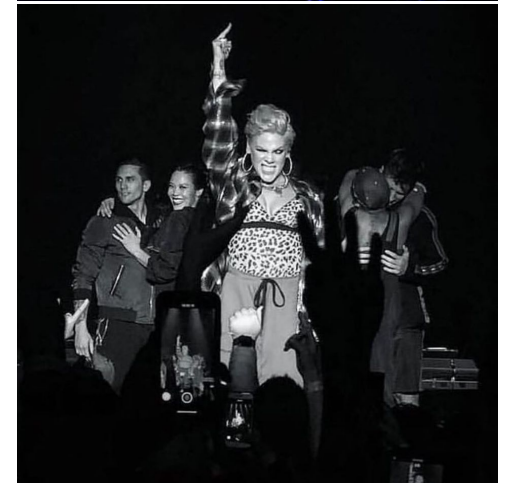

MIPM MODELS

Remi Bakkar

Height : 5'7" / 170 cm | Waist : 29" / 74 cm | Hair Colour : Brown | Eyes : Blue

MIPM MODELS

MIPM MODELS

MIPM MODELS

MIPM MODELS

MIPM MODELS

MPM MODELS

Remi Bakkar

Height : 5'7" / 170 cm | Waist : 29" / 74 cm | Hair Colour : Brown | Eyes : Blue