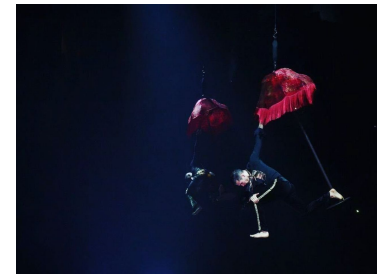

MIPM MODELS

Remi Bakkar

Height : 5'7" / 170 cm | Waist : 29" / 74 cm | Hair Colour : Brown | Eyes : Blue

MIPM MODELS

MIPM MODELS

MIPM MODELS

MIPM MODELS

MIPM MODELS

MPM MODELS

Remi Bakkar

Height : 5'7" / 170 cm | Waist : 29" / 74 cm | Hair Colour : Brown | Eyes : Blue