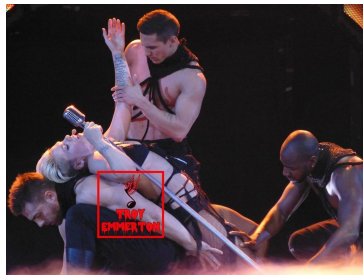

MIPM MODELS

Remi Bakkar

Height : 5'7" / 170 cm | Waist : 29" / 74 cm | Hair Colour : Brown | Eyes : Blue

MIPM MODELS

MIPM MODELS

MIPM MODELS

MIPM MODELS

MIPM MODELS

MPM MODELS

Remi Bakkar

Height : 5'7" / 170 cm | Waist : 29" / 74 cm | Hair Colour : Brown | Eyes : Blue