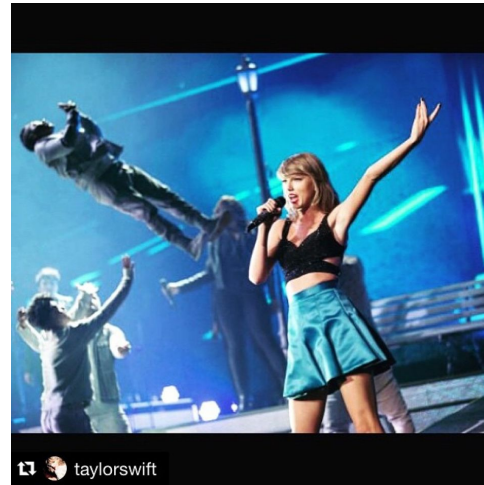

MIPM MODELS

Remi Bakkar

Height : 5'7" / 170 cm | Waist : 29" / 74 cm | Hair Colour : Brown | Eyes : Blue

MIPM MODELS

MIPM MODELS

MIPM MODELS

MIPM MODELS

MIPM MODELS

MPM MODELS

Remi Bakkar

Height : 5'7" / 170 cm | Waist : 29" / 74 cm | Hair Colour : Brown | Eyes : Blue