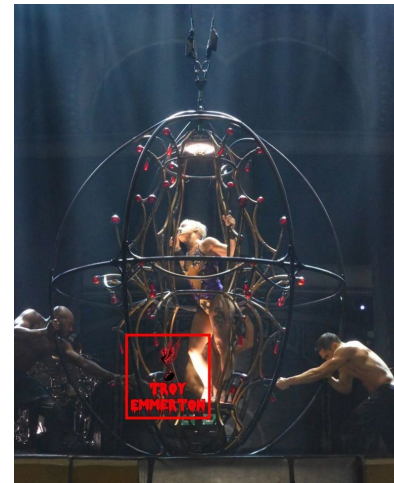

MIPM MODELS

Remi Bakkar

Height : 5'7" / 170 cm | Waist : 29" / 74 cm | Hair Colour : Brown | Eyes : Blue

MIPM MODELS

MIPM MODELS

MIPM MODELS

MIPM MODELS

MIPM MODELS

MPM MODELS

Remi Bakkar

Height : 5'7" / 170 cm | Waist : 29" / 74 cm | Hair Colour : Brown | Eyes : Blue