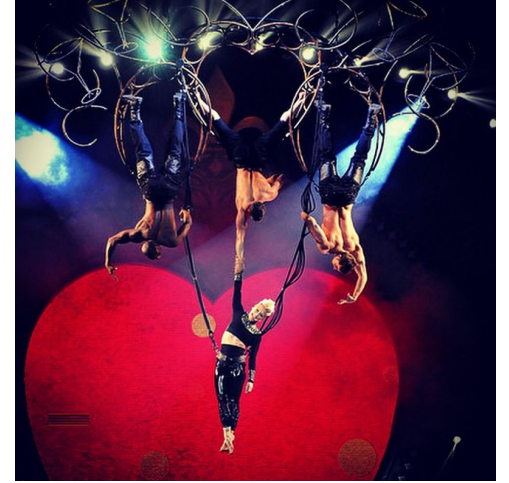

MIPM MODELS

Remi Bakkar

Height : 5'7" / 170 cm | Waist : 29" / 74 cm | Hair Colour : Brown | Eyes : Blue

MIPM MODELS

MIPM MODELS

MIPM MODELS

MIPM MODELS

MIPM MODELS

MPM MODELS

Remi Bakkar

Height : 5'7" / 170 cm | Waist : 29" / 74 cm | Hair Colour : Brown | Eyes : Blue