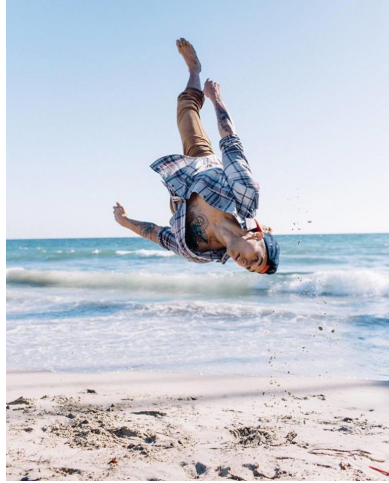

MIPM MODELS