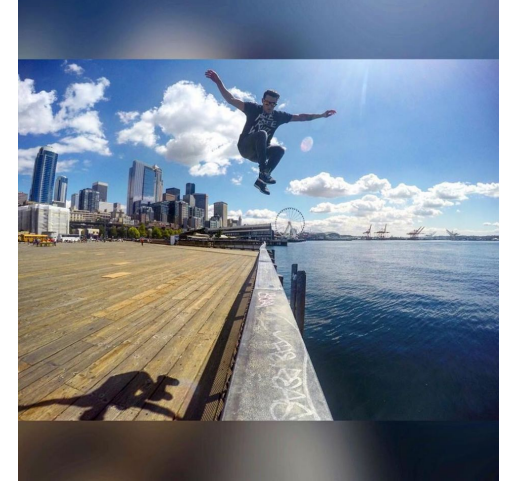

MIPM MODELS