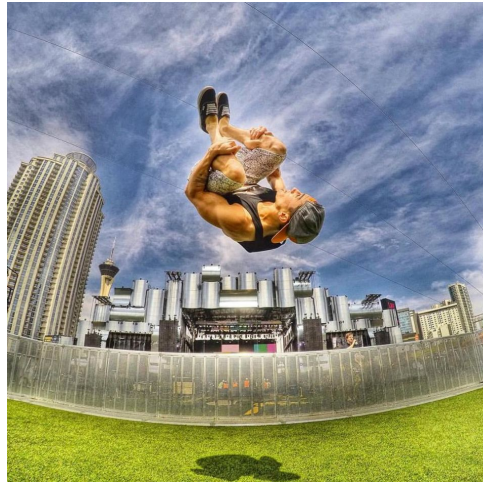

MIPM MODELS