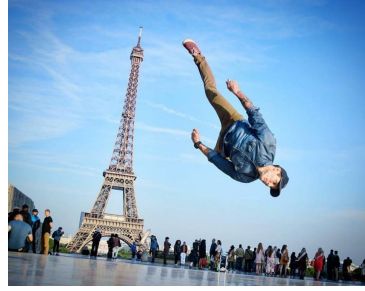

MIPM MODELS