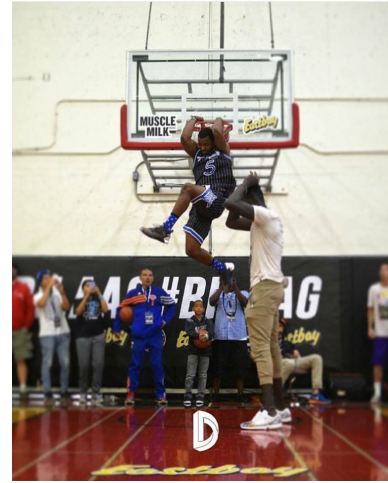

MIPM MODELS