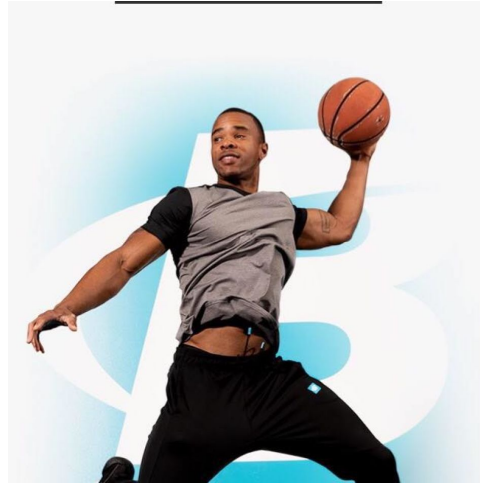

MIPM MODELS