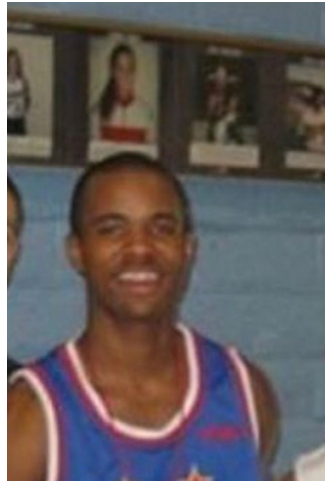

MIPM MODELS