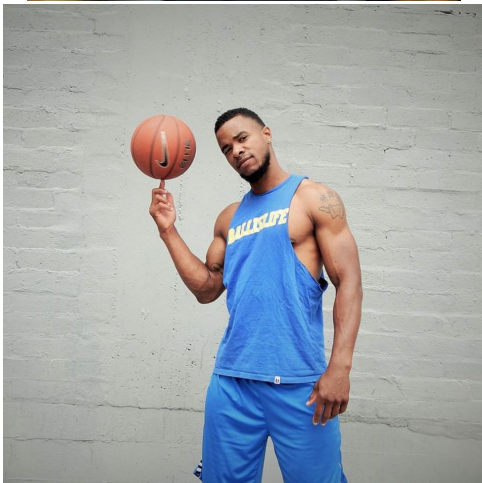

MIPM MODELS