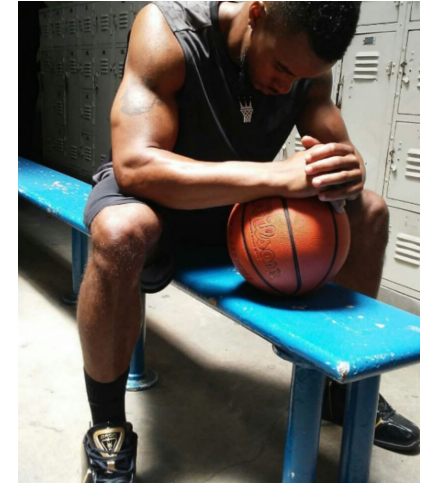

MIPM MODELS