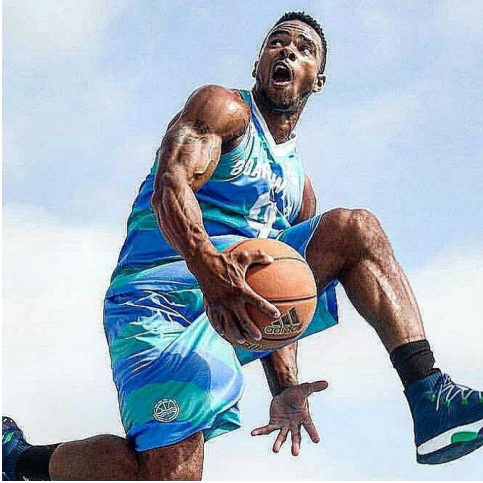

MIP M MODELS