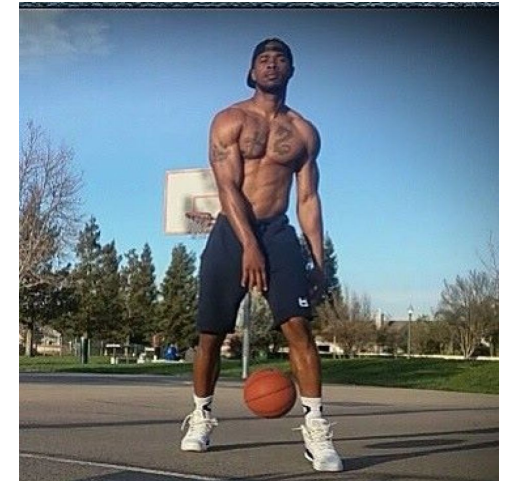

MIPM MODELS