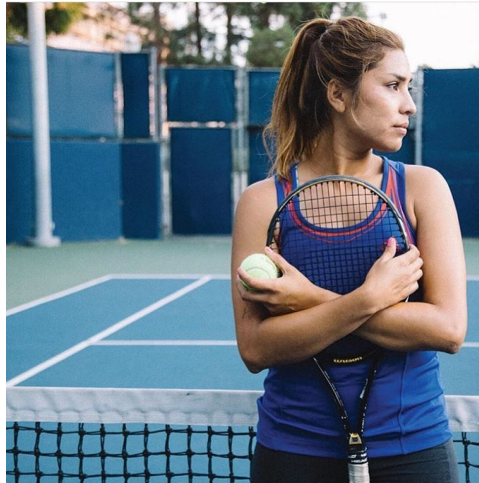

MIPM MODELS

Liz Franco

Height : 5'7" / 170 cm | Bust : 34" / 86 cm | Waist : 26" / 66 cm | Hips : 36" / 91 cm | Shoe : 9.0 US / 6.5 UK | Hair Colour : Brown | Eyes : Brown

MIPM MODELS

MPM MODELS

Liz Franco

Height : 5'7" / 170 cm | Bust : 34" / 86 cm | Waist : 26" / 66 cm | Hips : 36" / 91 cm | Shoe : 9.0 US / 6.5 UK | Hair Colour : Brown | Eyes : Brown