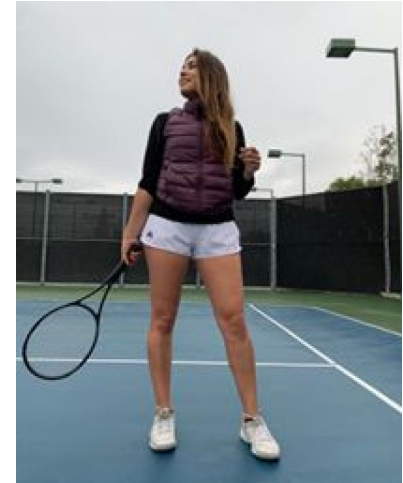

MIPM MODELS

Liz Franco

Height : 5'7" / 170 cm | Bust : 34" / 86 cm | Waist : 26" / 66 cm | Hips : 36" / 91 cm | Shoe : 9.0 US / 6.5 UK | Hair Colour : Brown | Eyes : Brown

MIPM MODELS

MPM MODELS

Liz Franco

Height : 5'7" / 170 cm | Bust : 34" / 86 cm | Waist : 26" / 66 cm | Hips : 36" / 91 cm | Shoe : 9.0 US / 6.5 UK | Hair Colour : Brown | Eyes : Brown