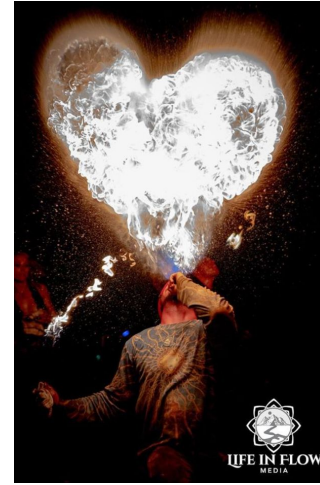

MIPM MODELS

Jesse Rodriguez

Height : 5'10" / 178 cm | Waist : 33" / 84 cm | Hair Colour : Brown | Eyes : Hazel

MIPM MODELS

MIPM MODELS

MIPM MODELS

MIPM MODELS

MIPM MODELS

MIPM MODELS

Jesse Rodriguez

Height : 5'10" / 178 cm | Waist : 33" / 84 cm | Hair Colour : Brown | Eyes : Hazel