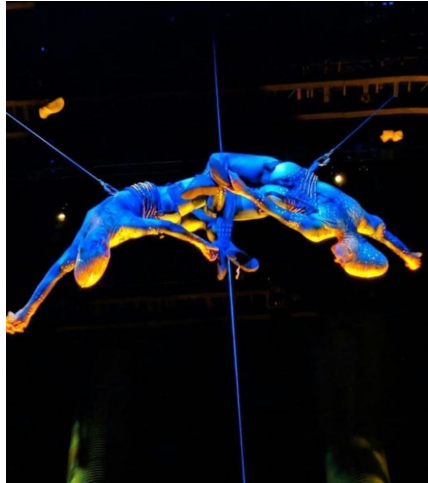

MIPM MODELS

Katie Ketchum

Height : 5'0.5" / 154 cm | Hair Colour : Blonde | Eyes : Blue

MIPM MODELS

MIPM MODELS

MIPM MODELS

MIPM MODELS

MPM MODELS

M P M MODELS

Katie Ketchum
Height : 5'0.5" / 154 cm | Hair Colour : Blonde | Eyes : Blue