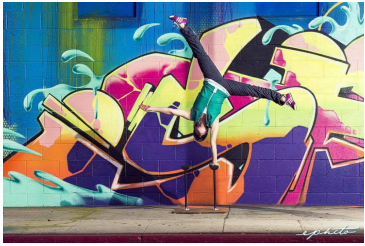

MIPM MODELS

Katie Ketchum

Height : 5'0.5" / 154 cm | Hair Colour : Blonde | Eyes : Blue

MIPM MODELS

MIPM MODELS

MIPM MODELS

MIPM MODELS

MPM MODELS