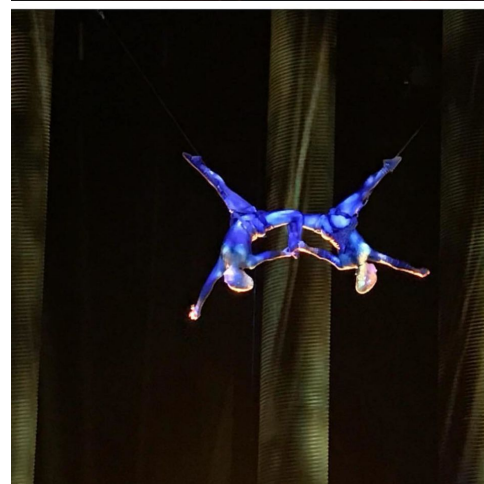

MIPM MODELS

Katie Ketchum

Height : 5'0.5" / 154 cm | Hair Colour : Blonde | Eyes : Blue

MIPM MODELS

MIPM MODELS

MIPM MODELS

MIPM MODELS

MPM MODELS

M P M MODELS

Katie Ketchum
Height : 5'0.5" / 154 cm | Hair Colour : Blonde | Eyes : Blue