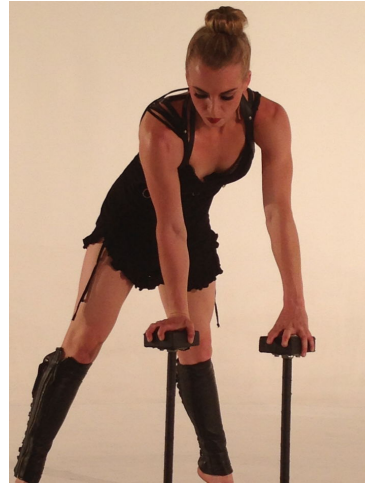

MIPM MODELS

Katie Ketchum

Height : 5'0.5" / 154 cm | Hair Colour : Blonde | Eyes : Blue

MIPM MODELS

MIPM MODELS

MIPM MODELS

MIPM MODELS

MPM MODELS

M P M MODELS

Katie Ketchum
Height : 5'0.5" / 154 cm | Hair Colour : Blonde | Eyes : Blue