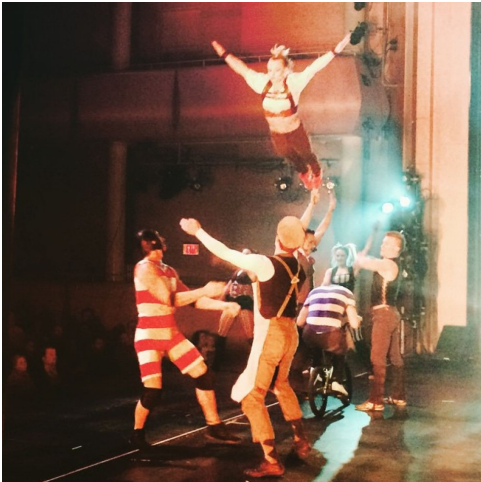

MIPM MODELS

Katie Ketchum

Height : 5'0.5" / 154 cm | Hair Colour : Blonde | Eyes : Blue

MIPM MODELS

MIPM MODELS

MIPM MODELS

MIPM MODELS

MPM MODELS

M P M MODELS

Katie Ketchum
Height : 5'0.5" / 154 cm | Hair Colour : Blonde | Eyes : Blue