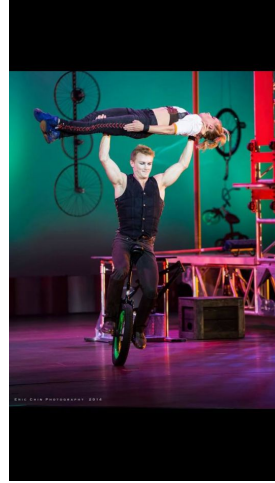

MIPM MODELS

Katie Ketchum

Height : 5'0.5" / 154 cm | Hair Colour : Blonde | Eyes : Blue

MIPM MODELS

MIPM MODELS

MIPM MODELS

MIPM MODELS

MPM MODELS

M P M MODELS

Katie Ketchum
Height : 5'0.5" / 154 cm | Hair Colour : Blonde | Eyes : Blue