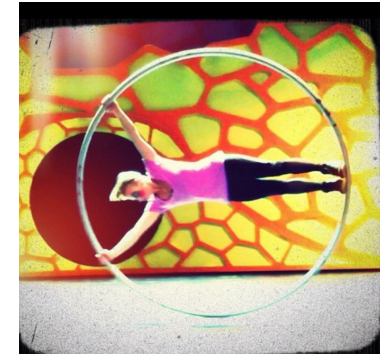

MIPM MODELS

Katie Ketchum

Height : 5'0.5" / 154 cm | Hair Colour : Blonde | Eyes : Blue

MIPM MODELS

MIPM MODELS

MIPM MODELS

MIPM MODELS

MPM MODELS

M P M MODELS

Katie Ketchum
Height : 5'0.5" / 154 cm | Hair Colour : Blonde | Eyes : Blue