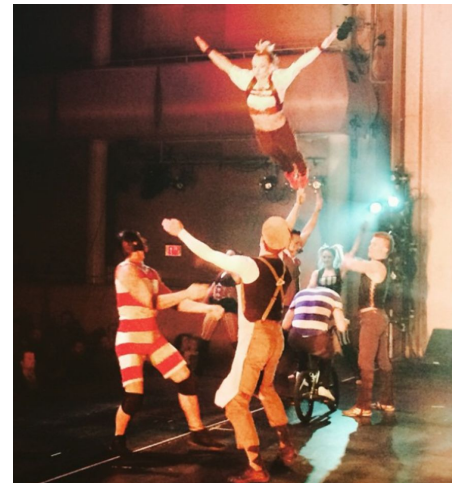

MIPM MODELS

Katie Ketchum

Height : 5'0.5" / 154 cm | Hair Colour : Blonde | Eyes : Blue

MIPM MODELS

MIPM MODELS

MIPM MODELS

MIPM MODELS

MPM MODELS

M P M MODELS

Katie Ketchum
Height : 5'0.5" / 154 cm | Hair Colour : Blonde | Eyes : Blue