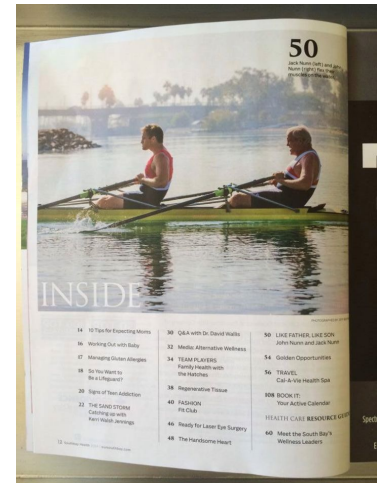

MPM MODELS

Jack Nunn

Height : 5'2" / 157 cm | Waist : 34" / 86 cm | Hair Colour : Blonde | Eyes : Blue

MIPM MODELS

MIPM MODELS

MIPM MODELS

Jack Nunn

Height : 5'2" / 157 cm | Waist : 34" / 86 cm | Hair Colour : Blonde | Eyes : Blue