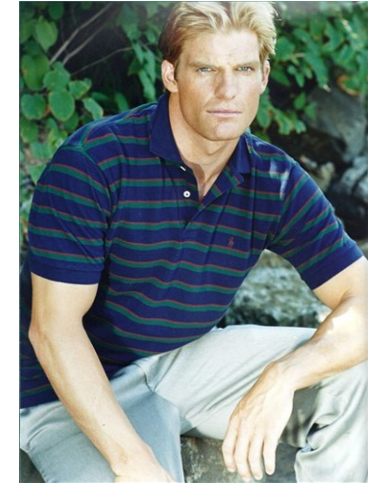

MPM MODELS

Jack Nunn

Height : 5'2" / 157 cm | Waist : 34" / 86 cm | Hair Colour : Blonde | Eyes : Blue

MIPM MODELS

MIPM MODELS

MIPM MODELS

Jack Nunn

Height : 5'2" / 157 cm | Waist : 34" / 86 cm | Hair Colour : Blonde | Eyes : Blue