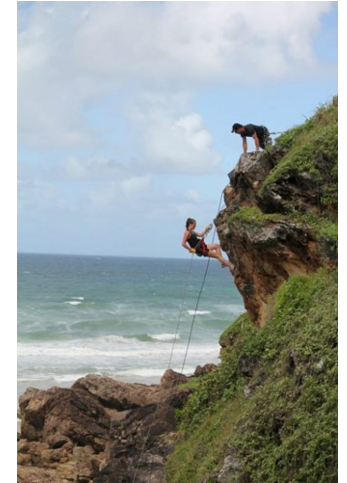

MPM MODELS

Brittany Christine

Height : 5'10" / 178 cm | Bust : 40" / 102 cm | Waist : 34" / 86 cm | Hips : 43" / 109 cm | Shoe : 9.0 US / 6.5 UK | Hair Colour : Venetian Red | Eyes : Brown