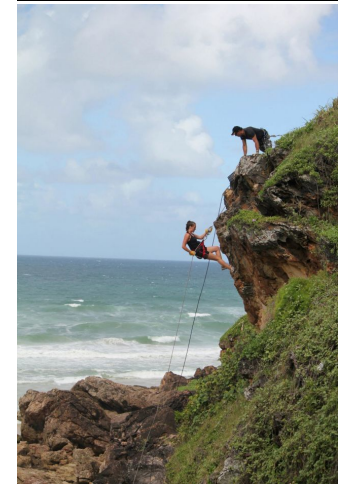

MIPM MODELS