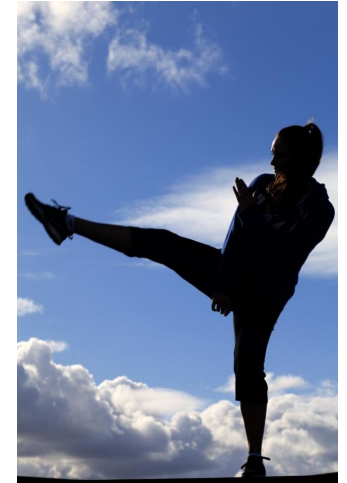

MIPM MODELS