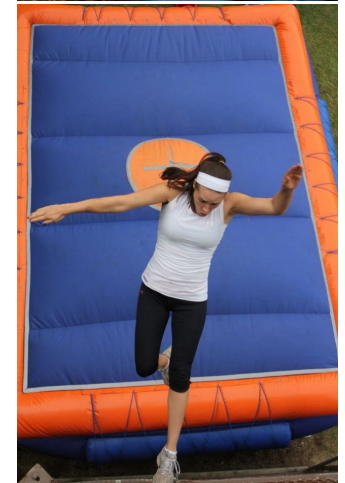

MIPM MODELS