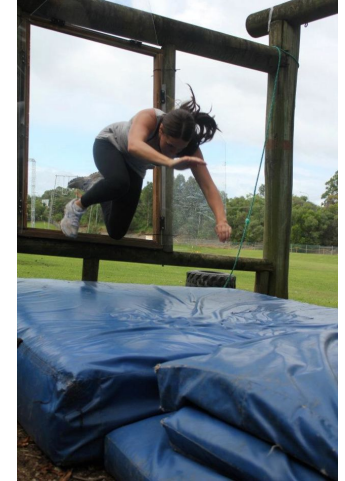

MIPM MODELS