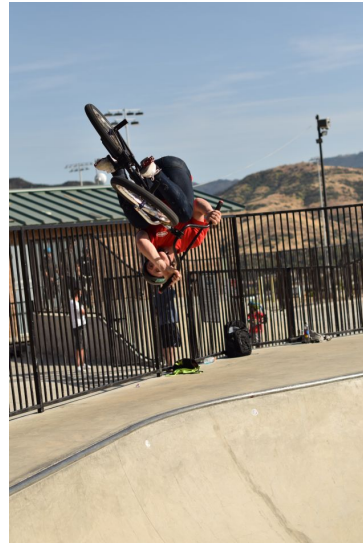

MPM MODELS

Emmet Thomas

Height : 5'8" / 173 cm | Hair Colour : Blonde | Eyes : Hazel

MPM MODELS

MIPM MODELS

MPM MODELS

Emmet Thomas

Height : 5'8" / 173 cm | Hair Colour : Blonde | Eyes : Hazel