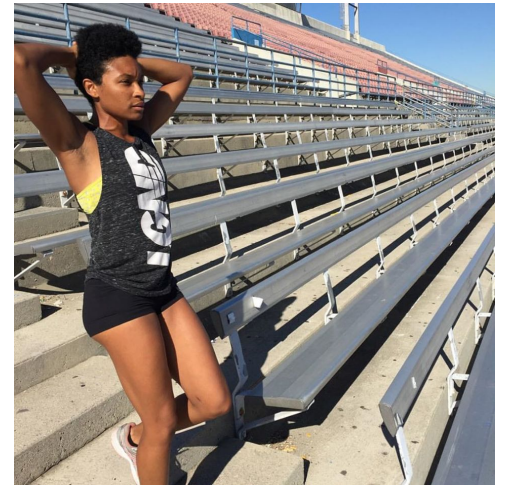

MPM MODELS

Tiana Davis

Height : 5'6" / 168 cm | Bust : 32" / 81 cm | Waist : 27" / 69 cm | Hips : 36" / 92 cm | Shoe : 9.0 US / 6.5 UK | Hair Colour : Black | Eyes : Brown

MIPM MODELS

MIPM MODELS

(c) Michael Scott 2010.

MIPM MODELS

MPM MODELS

MPM MODELS

Tiana Davis

Height : 5'6" / 168 cm | Bust : 32" / 81 cm | Waist : 27" / 69 cm | Hips : 36" / 92 cm | Shoe : 9.0 US / 6.5 UK | Hair Colour : Black | Eyes : Brown