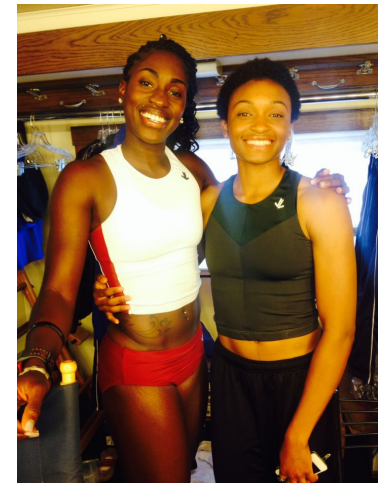

MPM MODELS

Tiana Davis

Height : 5'6" / 168 cm | Bust : 32" / 81 cm | Waist : 27" / 69 cm | Hips : 36" / 92 cm | Shoe : 9.0 US / 6.5 UK | Hair Colour : Black | Eyes : Brown

MIPM MODELS

MIPM MODELS

(c) Michael Scott 2010.

MIPM MODELS

MPM MODELS

MPM MODELS

Tiana Davis

Height : 5'6" / 168 cm | Bust : 32" / 81 cm | Waist : 27" / 69 cm | Hips : 36" / 92 cm | Shoe : 9.0 US / 6.5 UK | Hair Colour : Black | Eyes : Brown