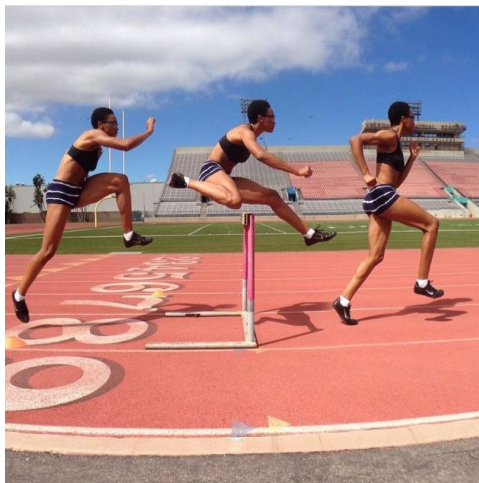

MPM MODELS

Tiana Davis

Height : 5'6" / 168 cm | Bust : 32" / 81 cm | Waist : 27" / 69 cm | Hips : 36" / 92 cm | Shoe : 9.0 US / 6.5 UK | Hair Colour : Black | Eyes : Brown

MIPM MODELS

MIPM MODELS

(c) Michael Scott 2010.

MIPM MODELS

MPM MODELS

MPM MODELS

Tiana Davis

Height : 5'6" / 168 cm | Bust : 32" / 81 cm | Waist : 27" / 69 cm | Hips : 36" / 92 cm | Shoe : 9.0 US / 6.5 UK | Hair Colour : Black | Eyes : Brown