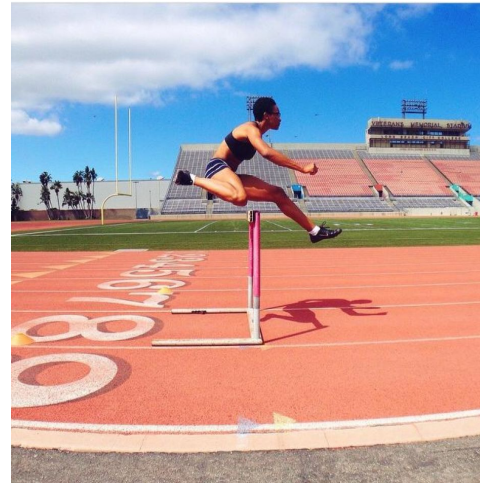

MPM MODELS

Tiana Davis

Height : 5'6" / 168 cm | Bust : 32" / 81 cm | Waist : 27" / 69 cm | Hips : 36" / 92 cm | Shoe : 9.0 US / 6.5 UK | Hair Colour : Black | Eyes : Brown

MIPM MODELS

MIPM MODELS

(c) Michael Scott 2010.

MIPM MODELS

MPM MODELS

MPM MODELS

Tiana Davis

Height : 5'6" / 168 cm | Bust : 32" / 81 cm | Waist : 27" / 69 cm | Hips : 36" / 92 cm | Shoe : 9.0 US / 6.5 UK | Hair Colour : Black | Eyes : Brown