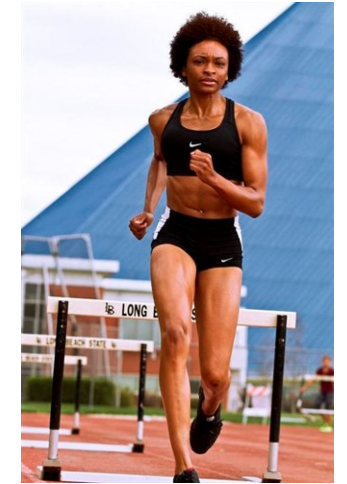

MPM MODELS

Tiana Davis

Height : 5'6" / 168 cm | Bust : 32" / 81 cm | Waist : 27" / 69 cm | Hips : 36" / 92 cm | Shoe : 9.0 US / 6.5 UK | Hair Colour : Black | Eyes : Brown

MIPM MODELS

MIPM MODELS

(c) Michael Scott 2010.

MIPM MODELS

MPM MODELS

MPM MODELS

Tiana Davis

Height : 5'6" / 168 cm | Bust : 32" / 81 cm | Waist : 27" / 69 cm | Hips : 36" / 92 cm | Shoe : 9.0 US / 6.5 UK | Hair Colour : Black | Eyes : Brown