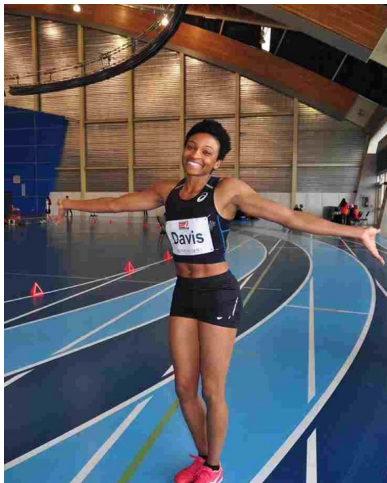

MPM MODELS

Tiana Davis

Height : 5'6" / 168 cm | Bust : 32" / 81 cm | Waist : 27" / 69 cm | Hips : 36" / 92 cm | Shoe : 9.0 US / 6.5 UK | Hair Colour : Black | Eyes : Brown

MIPM MODELS

MIPM MODELS

(c) Michael Scott 2010.

MIPM MODELS

MPM MODELS

MPM MODELS

Tiana Davis

Height : 5'6" / 168 cm | Bust : 32" / 81 cm | Waist : 27" / 69 cm | Hips : 36" / 92 cm | Shoe : 9.0 US / 6.5 UK | Hair Colour : Black | Eyes : Brown