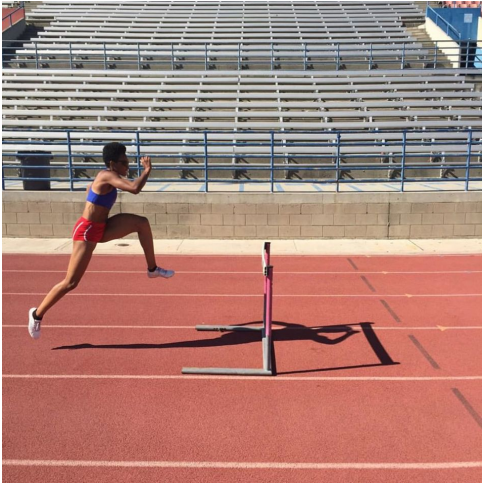

MPM MODELS

Tiana Davis

Height : 5'6" / 168 cm | Bust : 32" / 81 cm | Waist : 27" / 69 cm | Hips : 36" / 92 cm | Shoe : 9.0 US / 6.5 UK | Hair Colour : Black | Eyes : Brown

MIPM MODELS

MIPM MODELS

(c) Michael Scott 2010.

MIPM MODELS

MPM MODELS

MPM MODELS

Tiana Davis

Height : 5'6" / 168 cm | Bust : 32" / 81 cm | Waist : 27" / 69 cm | Hips : 36" / 92 cm | Shoe : 9.0 US / 6.5 UK | Hair Colour : Black | Eyes : Brown