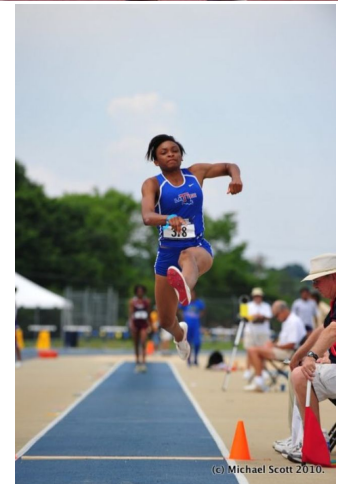

MPM MODELS

Tiana Davis

Height : 5'6" / 168 cm | Bust : 32" / 81 cm | Waist : 27" / 69 cm | Hips : 36" / 92 cm | Shoe : 9.0 US / 6.5 UK | Hair Colour : Black | Eyes : Brown

MIPM MODELS

MIPM MODELS

(c) Michael Scott 2010.

MIPM MODELS

MPM MODELS

MPM MODELS

Tiana Davis

Height : 5'6" / 168 cm | Bust : 32" / 81 cm | Waist : 27" / 69 cm | Hips : 36" / 92 cm | Shoe : 9.0 US / 6.5 UK | Hair Colour : Black | Eyes : Brown