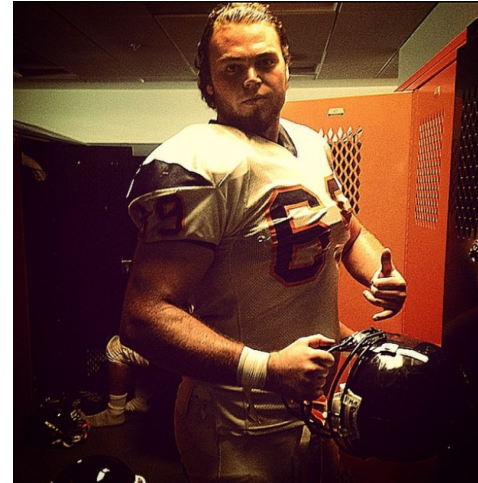

MIPM MODELS

Zach Bateman

Height : 6'7" / 201 cm | Waist : 44" / 112 cm | Hair Colour : Brown | Eyes : Blue

MIPM MODELS

M P M MODELS

M P M MODELS

Zach Bateman

Height : 6'7" / 201 cm | Waist : 44" / 112 cm | Hair Colour : Brown | Eyes : Blue