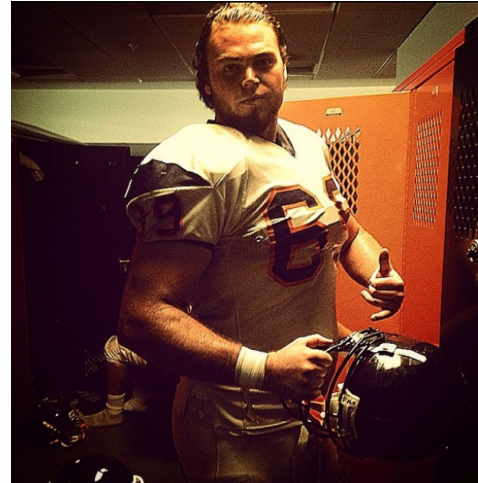

MIPM MODELS

Zach Bateman

Height : 6'7" / 201 cm | Waist : 44" / 112 cm | Hair Colour : Brown | Eyes : Blue

M P M MODELS

M P M MODELS

M P M MODELS

Zach Bateman

Height : 6'7" / 201 cm | Waist : 44" / 112 cm | Hair Colour : Brown | Eyes : Blue