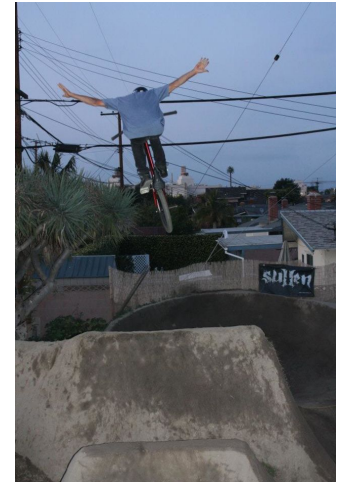

MIPM MODELS

Victor Salazar

Height : 5'10" / 178 cm | Waist : 31" / 79 cm | Hair Colour : Brown | Eyes : Hazel

MPM MODELS

MPM MODELS

MIPM MODELS

MPM MODELS

MPM MODELS

Fourteen and more than
longer to read in the morning
than after the evening
the CAT. CAT. CAT. CAT.
A. B. C. D. E. F. G. H. I. J. K. L. M. N. O. P. Q. R. S. T. U. V. W. X. Y. Z.
The rider is wearing a blue shirt and black pants. The background shows a dirt track with several ramps and a cloudy sky.

Photo credit: [unreadable]

© 2013 [unreadable]

MPM MODELS

MPM MODELS

MPM MODELS

Victor Salazar

Height : 5'10" / 178 cm | Waist : 31" / 79 cm | Hair Colour : Brown | Eyes : Hazel