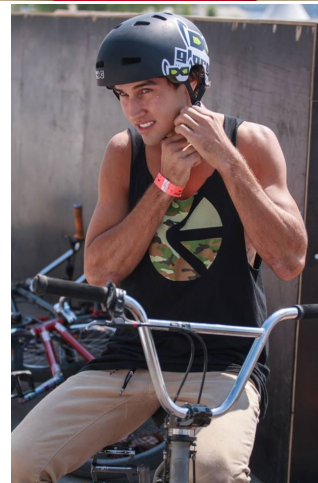

MIPM MODELS

Victor Salazar

Height : 5'10" / 178 cm | Waist : 31" / 79 cm | Hair Colour : Brown | Eyes : Hazel

MPM MODELS

MPM MODELS

MIPM MODELS

MPM MODELS

MPM MODELS

Fourteen and more than
longer to read in the morning
than after the evening
the CAT. CAT. CAT. CAT.
A. B. C. D. E. F. G. H. I. J. K. L. M. N. O. P. Q. R. S. T. U. V. W. X. Y. Z.
The rider is wearing a blue shirt and black pants. The background shows a dirt track with several ramps and a cloudy sky.

Photo credit: [unreadable]

© 2013 [unreadable]

MPM MODELS

MPM MODELS

MPM MODELS

Victor Salazar

Height : 5'10" / 178 cm | Waist : 31" / 79 cm | Hair Colour : Brown | Eyes : Hazel