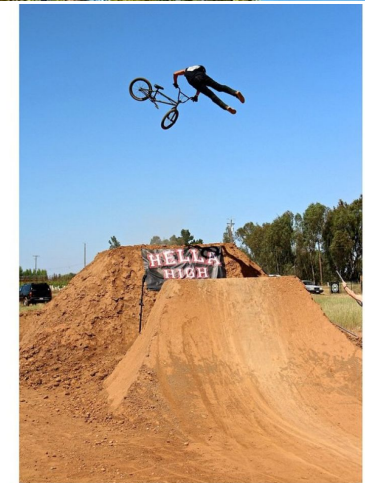

Fourteen and more than
longer to read in the morning
than after the evening
the CAT. CAT. CAT. CAT.
A. B. C. D. E. F. G. H. I. J. K. L. M. N. O. P. Q. R. S. T. U. V. W. X. Y. Z.
The rider is wearing a blue shirt and black pants. The background shows a dirt track with several ramps and a cloudy sky.

Photo credit: [unreadable]

© 2013 [unreadable]

MPM MODELS

MPM MODELS

MPM MODELS

Victor Salazar

Height : 5'10" / 178 cm | Waist : 31" / 79 cm | Hair Colour : Brown | Eyes : Hazel