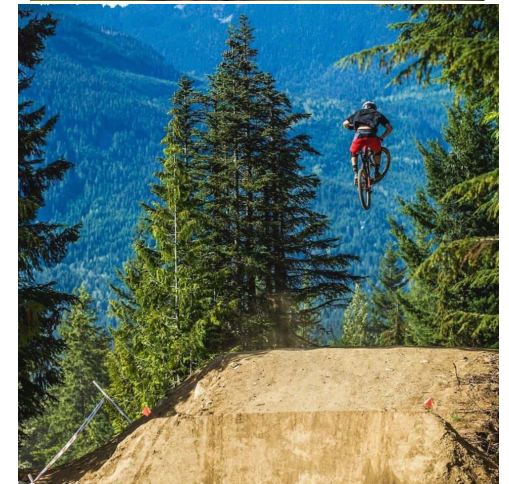

MIPM MODELS

Josh Nevelson

Height : 5'10" / 178 cm | Waist : 30" / 76 cm | Hair Colour : Brown |

MPM MODELS

MIPM MODELS

MPM MODELS

Josh Nevelson

Height : 5'10" / 178 cm | Waist : 30" / 76 cm | Hair Colour : Brown |