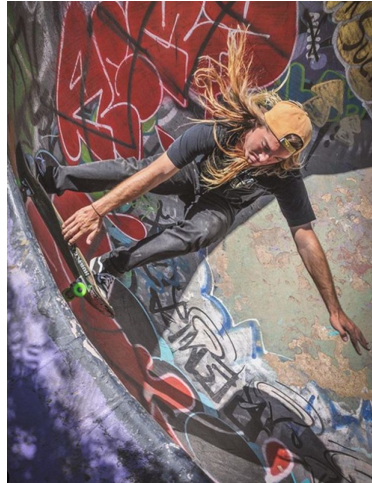

MIPM MODELS

Brendan LaBolle

Height : 6'0" / 183 cm | Waist : 32" / 81 cm | Hair Colour : Blonde | Eyes : Blue

MPM MODELS

Brendan LaBolle

Height : 6'0" / 183 cm | Waist : 32" / 81 cm | Hair Colour : Blonde | Eyes : Blue