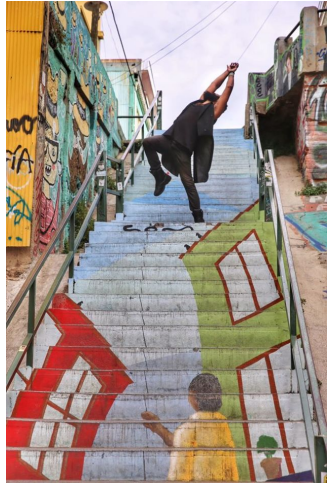

MPM MODELS

Chae Amando

Height : 6'0" / 183 cm | Waist : 34" / 86 cm | Hair Colour : Black | Eyes : Hazel

MPM MODELS

MPM MODELS

© Mallory Morrison

MPM MODELS

MIPM MODELS

MPM MODELS

MIPM MODELS

Chae Amando

Height : 6'0" / 183 cm | Waist : 34" / 86 cm | Hair Colour : Black | Eyes : Hazel