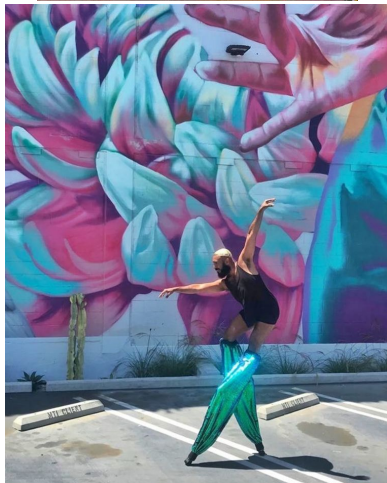

MPM MODELS

Chae Amando

Height : 6'0" / 183 cm | Waist : 34" / 86 cm | Hair Colour : Black | Eyes : Hazel

MPM MODELS

MPM MODELS

© Mallory Morrison

MPM MODELS

MIPM MODELS

MPM MODELS

MIPM MODELS

Chae Amando

Height : 6'0" / 183 cm | Waist : 34" / 86 cm | Hair Colour : Black | Eyes : Hazel