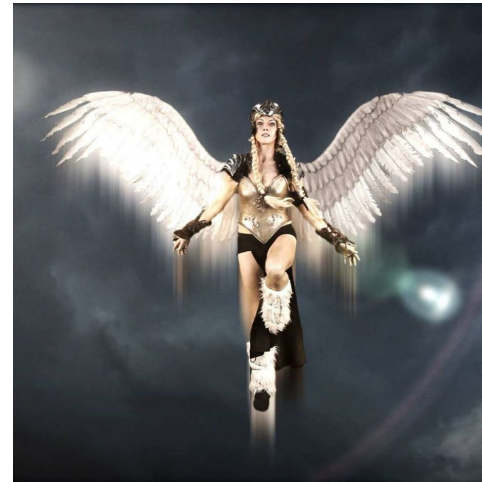

MIPM MODELS

Gowrie Hayden

Height : 5'10" / 178 cm | Bust : 34" / 86 cm | Waist : 28" / 71 cm | Hips : 35" / 89 cm | Shoe : 9.5 US / 7.0 UK | Hair Colour : Blonde | Eyes : Hazel

M P M MODELS

M P M MODELS

MIPM MODELS

MPM MODELS

Gowrie Hayden

Height : 5'10" / 178 cm | Bust : 34" / 86 cm | Waist : 28" / 71 cm | Hips : 35" / 89 cm | Shoe : 9.5 US / 7.0 UK | Hair Colour : Blonde | Eyes : Hazel