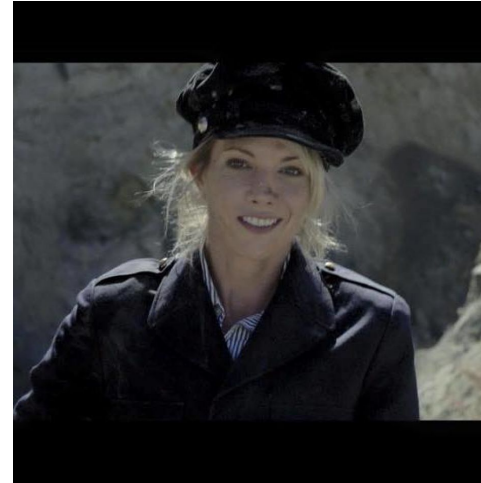

MIPM MODELS

Gowrie Hayden

Height : 5'10" / 178 cm | Bust : 34" / 86 cm | Waist : 28" / 71 cm | Hips : 35" / 89 cm | Shoe : 9.5 US / 7.0 UK | Hair Colour : Blonde | Eyes : Hazel

M P M MODELS

M P M MODELS

MIPM MODELS

MPM MODELS

Gowrie Hayden

Height : 5'10" / 178 cm | Bust : 34" / 86 cm | Waist : 28" / 71 cm | Hips : 35" / 89 cm | Shoe : 9.5 US / 7.0 UK | Hair Colour : Blonde | Eyes : Hazel