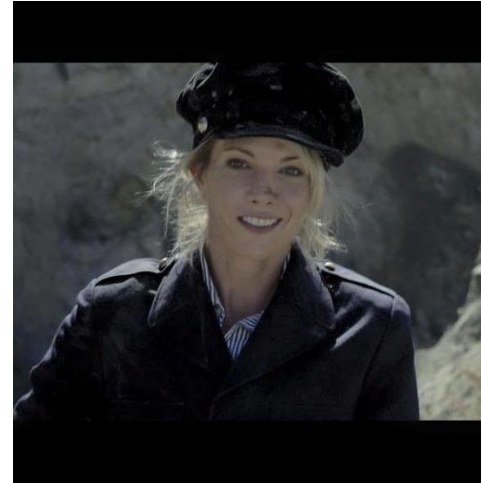

MIPM MODELS

Gowrie Hayden

Height : 5'10" / 178 cm | Bust : 34" / 86 cm | Waist : 28" / 71 cm | Hips : 35" / 89 cm | Shoe : 9.5 US / 7.0 UK | Hair Colour : Blonde | Eyes : Hazel

MIPM MODELS

M P M MODELS

MIPM MODELS

MPM MODELS

Gowrie Hayden

Height : 5'10" / 178 cm | Bust : 34" / 86 cm | Waist : 28" / 71 cm | Hips : 35" / 89 cm | Shoe : 9.5 US / 7.0 UK | Hair Colour : Blonde | Eyes : Hazel