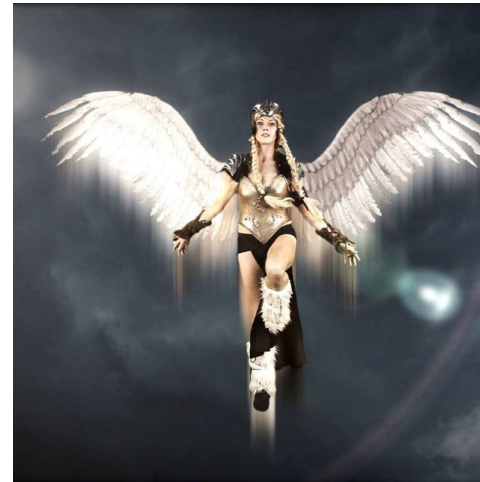

MIPM MODELS

Gowrie Hayden

Height : 5'10" / 178 cm | Bust : 34" / 86 cm | Waist : 28" / 71 cm | Hips : 35" / 89 cm | Shoe : 9.5 US / 7.0 UK | Hair Colour : Blonde | Eyes : Hazel

MIPM MODELS

M P M MODELS

MIPM MODELS

MPM MODELS

Gowrie Hayden

Height : 5'10" / 178 cm | Bust : 34" / 86 cm | Waist : 28" / 71 cm | Hips : 35" / 89 cm | Shoe : 9.5 US / 7.0 UK | Hair Colour : Blonde | Eyes : Hazel