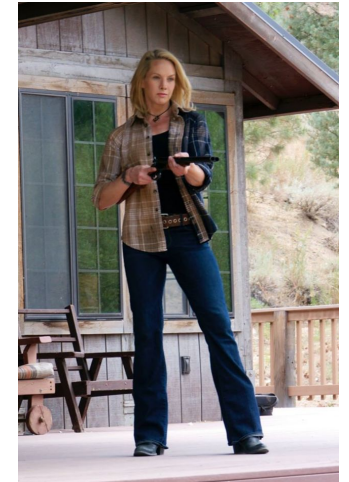

MIPM MODELS

Gowrie Hayden

Height : 5'10" / 178 cm | Bust : 34" / 86 cm | Waist : 28" / 71 cm | Hips : 35" / 89 cm | Shoe : 9.5 US / 7.0 UK | Hair Colour : Blonde | Eyes : Hazel

MIPM MODELS

M P M MODELS

MIPM MODELS

MPM MODELS

Gowrie Hayden

Height : 5'10" / 178 cm | Bust : 34" / 86 cm | Waist : 28" / 71 cm | Hips : 35" / 89 cm | Shoe : 9.5 US / 7.0 UK | Hair Colour : Blonde | Eyes : Hazel