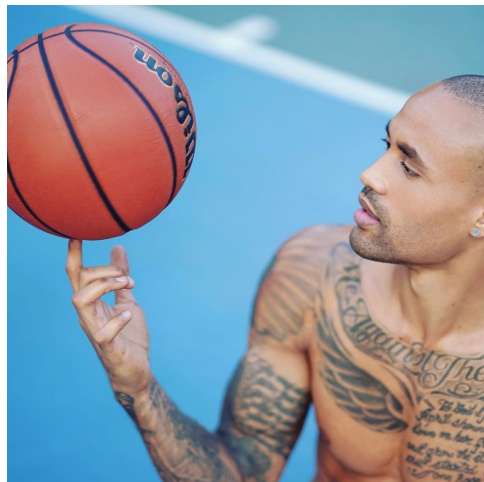

MPM MODELS

Tyson Bettis

Height : 6'6" / 198 cm | Waist : 34" / 86 cm | Chest : 42" / 107 cm | Hips : 39" / 99 cm | Hair Colour : Brown | Eyes : Brown

MIPM MODELS

MIPM MODELS

MPM MODELS

Tyson Bettis

Height : 6'6" / 198 cm | Waist : 34" / 86 cm | Chest : 42" / 107 cm | Hips : 39" / 99 cm | Hair Colour : Brown | Eyes : Brown