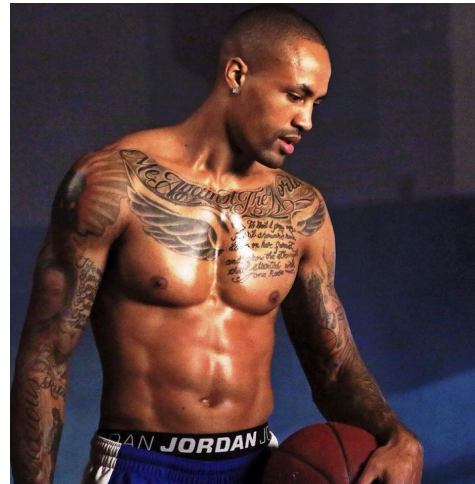

MPM MODELS

Tyson Bettis

Height : 6'6" / 198 cm | Waist : 34" / 86 cm | Chest : 42" / 107 cm | Hips : 39" / 99 cm | Hair Colour : Brown | Eyes : Brown

MIPM MODELS

MIPM MODELS

MPM MODELS

Tyson Bettis

Height : 6'6" / 198 cm | Waist : 34" / 86 cm | Chest : 42" / 107 cm | Hips : 39" / 99 cm | Hair Colour : Brown | Eyes : Brown