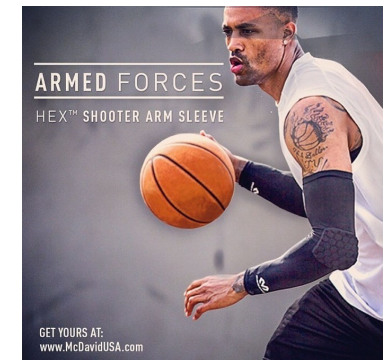

MPM MODELS

Tyson Bettis

Height : 6'6" / 198 cm | Waist : 34" / 86 cm | Chest : 42" / 107 cm | Hips : 39" / 99 cm | Hair Colour : Brown | Eyes : Brown

MIPM MODELS

#FIRSTONLASTOFF
THE UNOFFICIAL TAGLINE
OF THE NBA PLAYOFFS.

ARMED FORCES
HEX™ SHOOTER ARM SLEEVE

GET YOURS AT:
www.McDavidUSA.com

MIPM MODELS

MPM MODELS

Tyson Bettis

Height : 6'6" / 198 cm | Waist : 34" / 86 cm | Chest : 42" / 107 cm | Hips : 39" / 99 cm | Hair Colour : Brown | Eyes : Brown