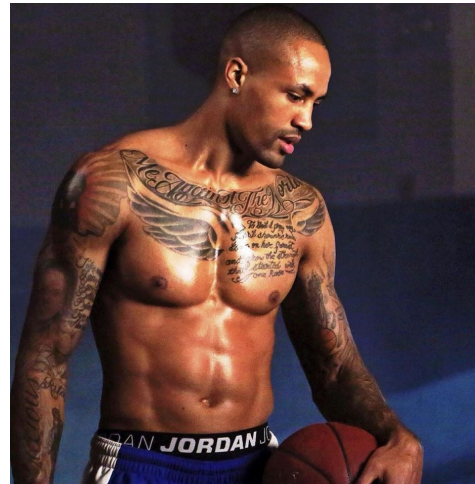

MPM MODELS

Tyson Bettis

Height : 6'6" / 198 cm | Waist : 34" / 86 cm | Chest : 42" / 107 cm | Hips : 39" / 99 cm | Hair Colour : Brown | Eyes : Brown

MIPM MODELS

#FIRSTONLASTOFF
THE UNOFFICIAL TAGLINE
OF THE NBA PLAYOFFS.

ARMED FORCES
HEX™ SHOOTER ARM SLEEVE

GET YOURS AT:
www.McDavidUSA.com

MIPM MODELS

MPM MODELS

Tyson Bettis

Height : 6'6" / 198 cm | Waist : 34" / 86 cm | Chest : 42" / 107 cm | Hips : 39" / 99 cm | Hair Colour : Brown | Eyes : Brown