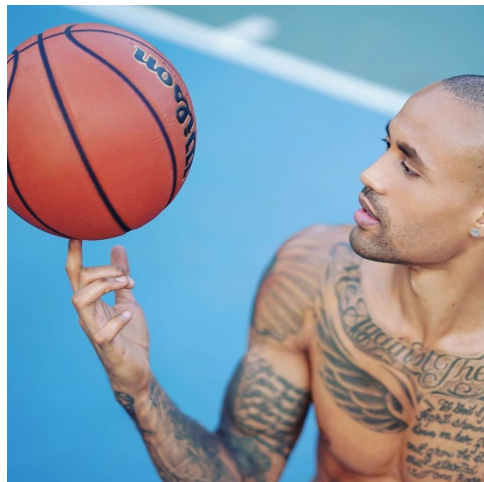

MPM MODELS

Tyson Bettis

Height : 6'6" / 198 cm | Waist : 34" / 86 cm | Chest : 42" / 107 cm | Hips : 39" / 99 cm | Hair Colour : Brown | Eyes : Brown

MIPM MODELS

#FIRSTONLASTOFF
THE UNOFFICIAL TAGLINE
OF THE NBA PLAYOFFS.

ARMED FORCES
HEX™ SHOOTER ARM SLEEVE

GET YOURS AT:
www.McDavidUSA.com

MIPM MODELS

MPM MODELS

Tyson Bettis

Height : 6'6" / 198 cm | Waist : 34" / 86 cm | Chest : 42" / 107 cm | Hips : 39" / 99 cm | Hair Colour : Brown | Eyes : Brown