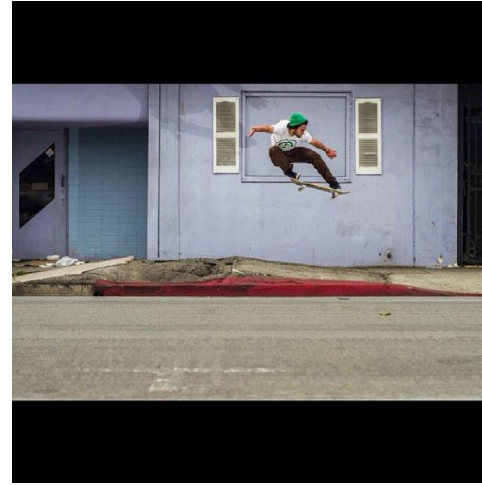

MPM MODELS

Elliott Murphy

Height : 5'9" / 175 cm | Waist : 34" / 86 cm |

MIPM MODELS

MPM MODELS

MPM MODELS

MPM MODELS

Elliott Murphy

Height : 5'9" / 175 cm | Waist : 34" / 86 cm |