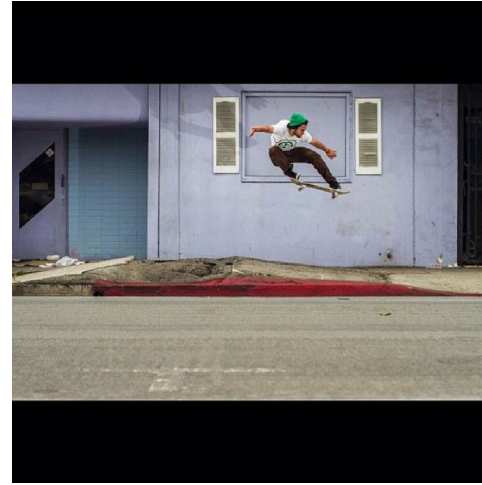

MPM MODELS

Elliott Murphy

Height : 5'9" / 175 cm | Waist : 34" / 86 cm |

MIPM MODELS

MIPM MODELS

MPM MODELS

MPM MODELS

Elliott Murphy

Height : 5'9" / 175 cm | Waist : 34" / 86 cm |