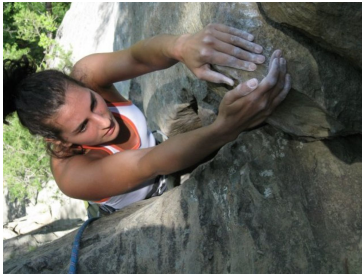

# MIPM MODELS

Sarah Lahalih

Height : 5'7" / 170 cm | Bust : 34" / 86 cm | Waist : 30" / 76 cm | Shoe : 9.5 US / 7.0 UK | Hair Colour : Brown | Eyes : Green