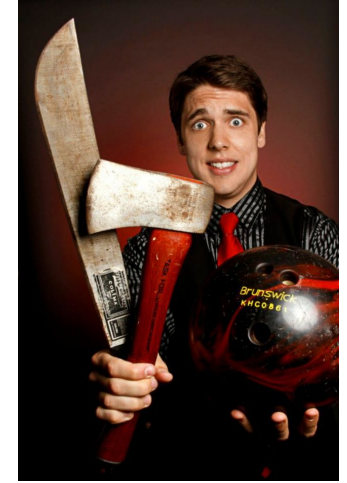

MIPM MODELS