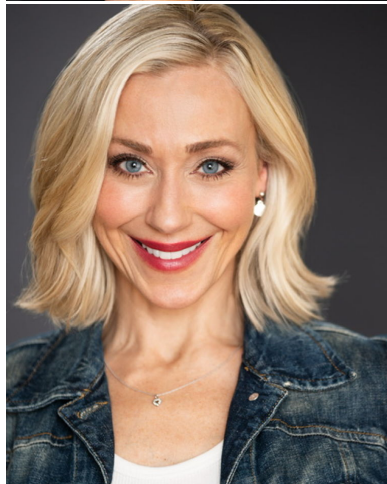

MIPM MODELS

Heather Mclaughlin

Height : 5'5" / 165 cm | Bust : 34" / 86 cm | Waist : 27" / 69 cm | Hips : 36" / 91 cm | Shoe : 8.0 US / 6.0 UK | Hair Colour : Blonde | Eyes : Blue/Green

MIPM MODELS

MPM MODELS

Heather McLaughlin

Height : 5'5" / 165 cm | Bust : 34" / 86 cm | Waist : 27" / 69 cm | Hips : 36" / 91 cm | Shoe : 8.0 US / 6.0 UK | Hair Colour : Blonde | Eyes : Blue/Green