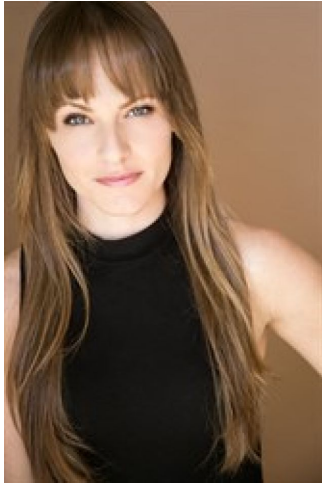

# MPM MODELS

Christin Easterling

Height : 5'3" / 160 cm | Bust : 32" / 81 cm | Waist : 24" / 61 cm | Hips : 35" / 89 cm | Shoe : 7.5 US / 5.5 UK | Hair Colour : Brown | Eyes : Hazel