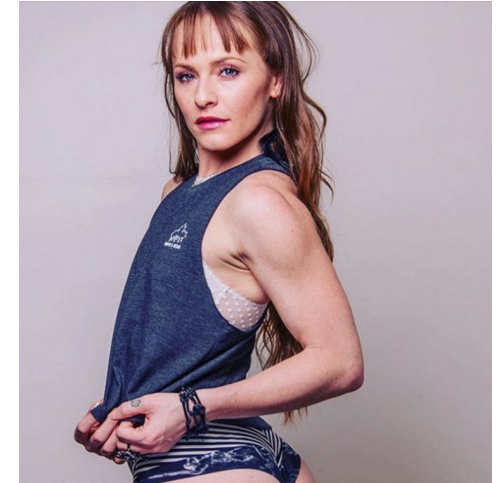

# MPM MODELS

Christin Easterling

Height : 5'3" / 160 cm | Bust : 32" / 81 cm | Waist : 24" / 61 cm | Hips : 35" / 89 cm | Shoe : 7.5 US / 5.5 UK | Hair Colour : Brown | Eyes : Hazel