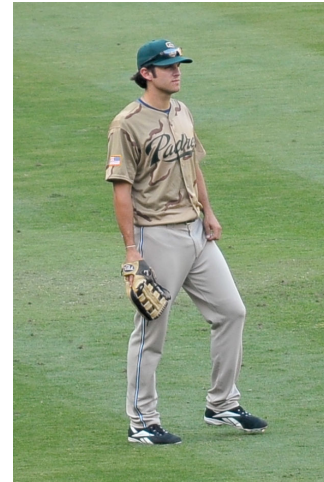

MIPM MODELS

Drew Macias

Height : 6'2" / 188 cm | Waist : 33" / 84 cm | Chest : 40" / 102 cm | Hips : 39.5" / 100 cm | Hair Colour : Brown | Eyes : Brown

M P M MODELS

M P M MODELS

Drew Macias

Height : 6'2" / 188 cm | Waist : 33" / 84 cm | Chest : 40" / 102 cm | Hips : 39.5" / 100 cm | Hair Colour : Brown | Eyes : Brown