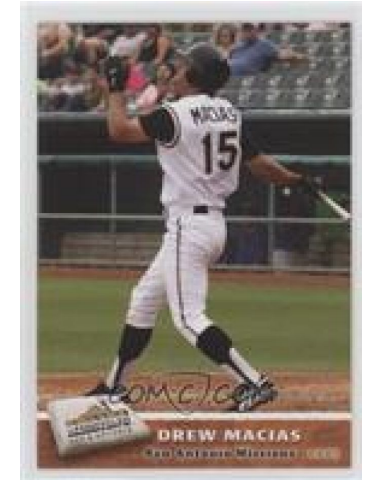

MIPM MODELS

Drew Macias

Height : 6'2" / 188 cm | Waist : 33" / 84 cm | Chest : 40" / 102 cm | Hips : 39.5" / 100 cm | Hair Colour : Brown | Eyes : Brown

M P M MODELS

M P M MODELS

Drew Macias

Height : 6'2" / 188 cm | Waist : 33" / 84 cm | Chest : 40" / 102 cm | Hips : 39.5" / 100 cm | Hair Colour : Brown | Eyes : Brown