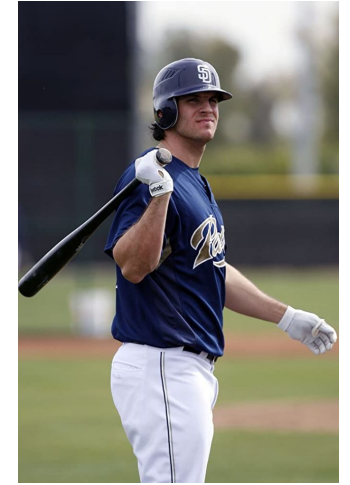

MIPM MODELS

Drew Macias

Height : 6'2" / 188 cm | Waist : 33" / 84 cm | Chest : 40" / 102 cm | Hips : 39.5" / 100 cm | Hair Colour : Brown | Eyes : Brown

M P M MODELS

M P M MODELS

Drew Macias

Height : 6'2" / 188 cm | Waist : 33" / 84 cm | Chest : 40" / 102 cm | Hips : 39.5" / 100 cm | Hair Colour : Brown | Eyes : Brown