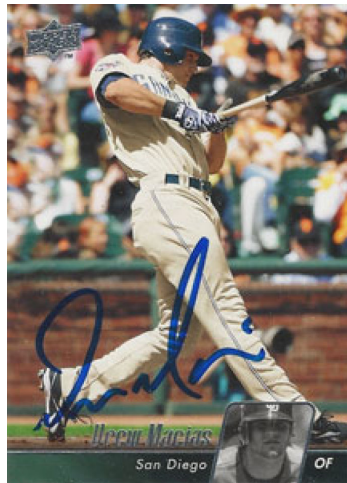

MIPM MODELS

Drew Macias

Height : 6'2" / 188 cm | Waist : 33" / 84 cm | Chest : 40" / 102 cm | Hips : 39.5" / 100 cm | Hair Colour : Brown | Eyes : Brown

M P M MODELS

M P M MODELS

Drew Macias

Height : 6'2" / 188 cm | Waist : 33" / 84 cm | Chest : 40" / 102 cm | Hips : 39.5" / 100 cm | Hair Colour : Brown | Eyes : Brown