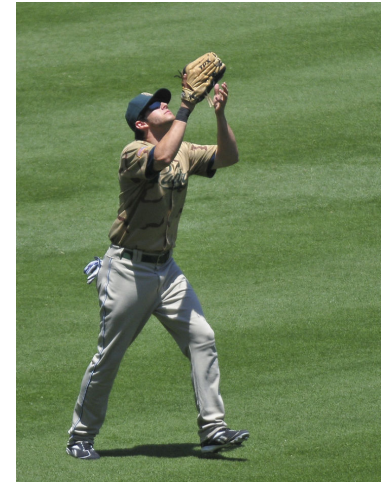

MIPM MODELS

Drew Macias

Height : 6'2" / 188 cm | Waist : 33" / 84 cm | Chest : 40" / 102 cm | Hips : 39.5" / 100 cm | Hair Colour : Brown | Eyes : Brown

M P M MODELS

M P M MODELS

Drew Macias

Height : 6'2" / 188 cm | Waist : 33" / 84 cm | Chest : 40" / 102 cm | Hips : 39.5" / 100 cm | Hair Colour : Brown | Eyes : Brown