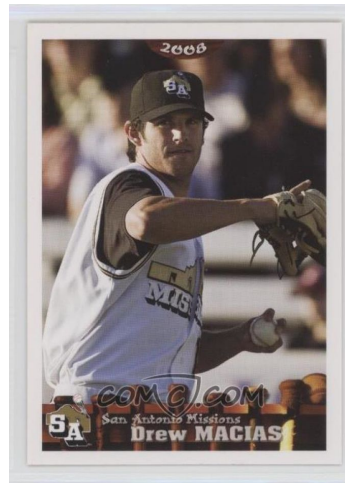

MIPM MODELS

Drew Macias

Height : 6'2" / 188 cm | Waist : 33" / 84 cm | Chest : 40" / 102 cm | Hips : 39.5" / 100 cm | Hair Colour : Brown | Eyes : Brown

M P M MODELS

M P M MODELS

Drew Macias

Height : 6'2" / 188 cm | Waist : 33" / 84 cm | Chest : 40" / 102 cm | Hips : 39.5" / 100 cm | Hair Colour : Brown | Eyes : Brown