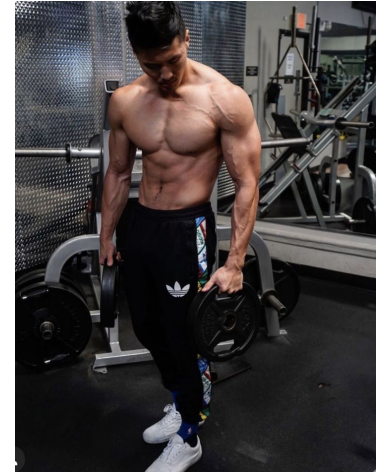

# MPM MODELS

Benjamin "Benji" Kil

Height : 6'0" / 183 cm | Waist : 32" / 81 cm | Chest : 39.5" / 100 cm | Hips : 39" / 99 cm | Hair Colour : Black | Eyes : Black