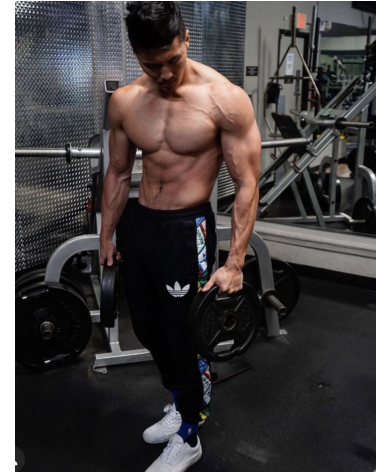

# MPM MODELS

Benjamin "Benji" Kil

Height : 6'0" / 183 cm | Waist : 32" / 81 cm | Chest : 39.5" / 100 cm | Hips : 39" / 99 cm | Hair Colour : Black | Eyes : Black