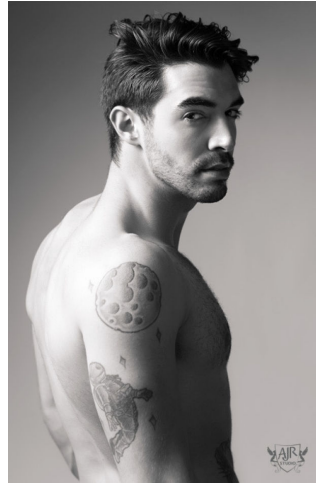

MIPM MODELS

Cody Derr

Height : 6'0" / 183 cm | Waist : 37" / 94 cm | Chest : 44" / 112 cm | Hips : 42" / 107 cm | Hair Colour : Brown | Eyes : Brown

MIPM MODELS

M P M MODELS

Cody Derr

Height : 6'0" / 183 cm | Waist : 37" / 94 cm | Chest : 44" / 112 cm | Hips : 42" / 107 cm | Hair Colour : Brown | Eyes : Brown