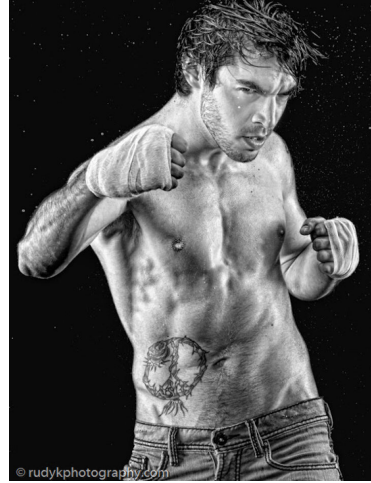

# MIPM MODELS

Cody Derr

Height : 6'0" / 183 cm | Waist : 37" / 94 cm | Chest : 44" / 112 cm | Hips : 42" / 107 cm | Hair Colour : Brown | Eyes : Brown

# M P M MODELS

Cody Derr

Height : 6'0" / 183 cm | Waist : 37" / 94 cm | Chest : 44" / 112 cm | Hips : 42" / 107 cm | Hair Colour : Brown | Eyes : Brown