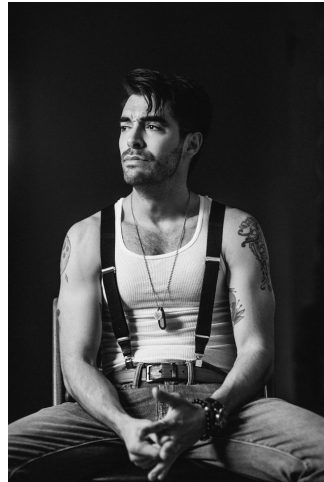

MIPM MODELS

Cody Derr

Height : 6'0" / 183 cm | Waist : 37" / 94 cm | Chest : 44" / 112 cm | Hips : 42" / 107 cm | Hair Colour : Brown | Eyes : Brown

MIPM MODELS

M P M MODELS

Cody Derr

Height : 6'0" / 183 cm | Waist : 37" / 94 cm | Chest : 44" / 112 cm | Hips : 42" / 107 cm | Hair Colour : Brown | Eyes : Brown