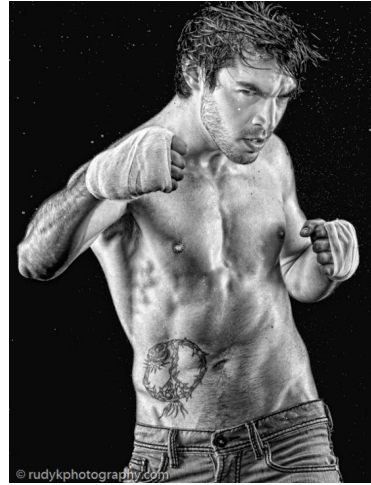

MIPM MODELS

Cody Derr

Height : 6'0" / 183 cm | Waist : 37" / 94 cm | Chest : 44" / 112 cm | Hips : 42" / 107 cm | Hair Colour : Brown | Eyes : Brown

MIPM MODELS

M P M MODELS

Cody Derr

Height : 6'0" / 183 cm | Waist : 37" / 94 cm | Chest : 44" / 112 cm | Hips : 42" / 107 cm | Hair Colour : Brown | Eyes : Brown