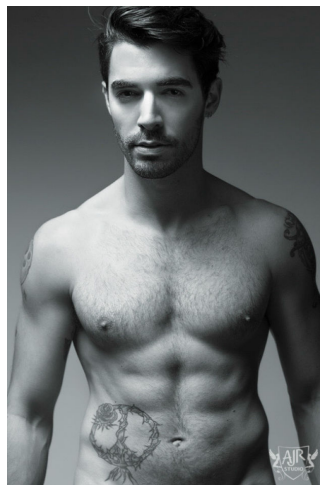

# MIPM MODELS

Cody Derr

Height : 6'0" / 183 cm | Waist : 37" / 94 cm | Chest : 44" / 112 cm | Hips : 42" / 107 cm | Hair Colour : Brown | Eyes : Brown

# M P M MODELS

Cody Derr

Height : 6'0" / 183 cm | Waist : 37" / 94 cm | Chest : 44" / 112 cm | Hips : 42" / 107 cm | Hair Colour : Brown | Eyes : Brown