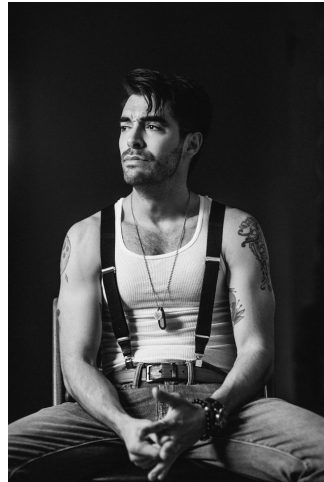

# MIPM MODELS

Cody Derr

Height : 6'0" / 183 cm | Waist : 37" / 94 cm | Chest : 44" / 112 cm | Hips : 42" / 107 cm | Hair Colour : Brown | Eyes : Brown

# M P M MODELS

Cody Derr

Height : 6'0" / 183 cm | Waist : 37" / 94 cm | Chest : 44" / 112 cm | Hips : 42" / 107 cm | Hair Colour : Brown | Eyes : Brown