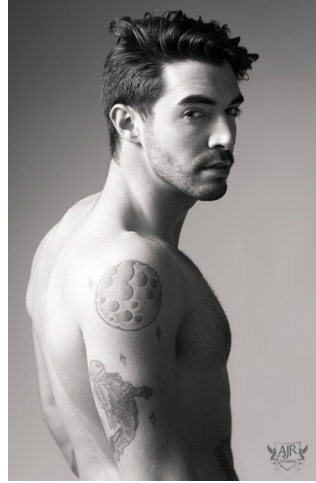

# MIPM MODELS

Cody Derr

Height : 6'0" / 183 cm | Waist : 37" / 94 cm | Chest : 44" / 112 cm | Hips : 42" / 107 cm | Hair Colour : Brown | Eyes : Brown

# M P M MODELS

Cody Derr

Height : 6'0" / 183 cm | Waist : 37" / 94 cm | Chest : 44" / 112 cm | Hips : 42" / 107 cm | Hair Colour : Brown | Eyes : Brown