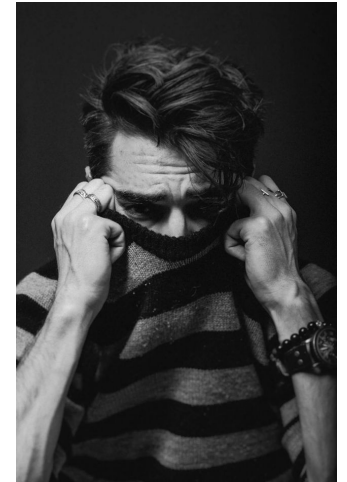

MIPM MODELS