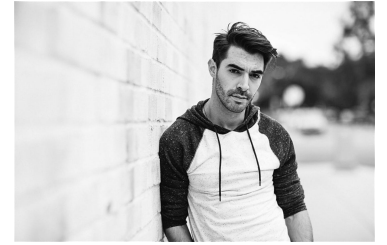

# MIPM MODELS

Cody Derr

Height : 6'0" / 183 cm | Waist : 37" / 94 cm | Chest : 44" / 112 cm | Hips : 42" / 107 cm | Hair Colour : Brown | Eyes : Brown

# M P M MODELS

Cody Derr

Height : 6'0" / 183 cm | Waist : 37" / 94 cm | Chest : 44" / 112 cm | Hips : 42" / 107 cm | Hair Colour : Brown | Eyes : Brown