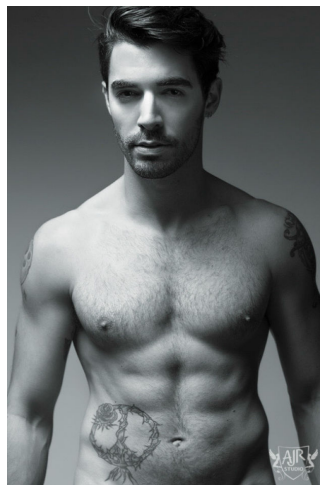

MIPM MODELS

Cody Derr

Height : 6'0" / 183 cm | Waist : 37" / 94 cm | Chest : 44" / 112 cm | Hips : 42" / 107 cm | Hair Colour : Brown | Eyes : Brown

MIPM MODELS

M P M MODELS

Cody Derr

Height : 6'0" / 183 cm | Waist : 37" / 94 cm | Chest : 44" / 112 cm | Hips : 42" / 107 cm | Hair Colour : Brown | Eyes : Brown