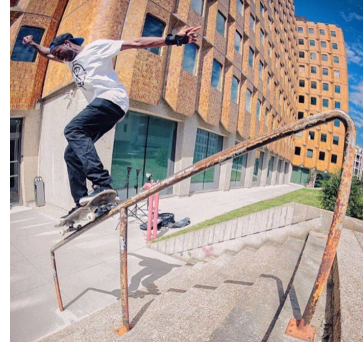

MPM MODELS

Agbam Gorrity

Height : 6'0" / 183 cm | Waist : 33" / 84 cm | Chest : 39.5" / 100 cm | Hips : 39" / 99 cm | Hair Colour : Dark Brown | Eyes : Brown

MPM MODELS

MPM MODELS

MPM MODELS

Agbam Gorrity

Height : 6'0" / 183 cm | Waist : 33" / 84 cm | Chest : 39.5" / 100 cm | Hips : 39" / 99 cm | Hair Colour : Dark Brown | Eyes : Brown