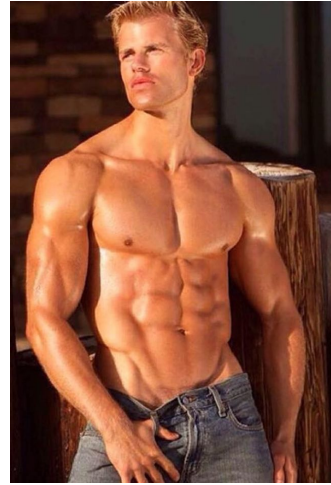

# MIPM MODELS

Andrew Ashton

Height : 6'0" / 183 cm | Waist : 32" / 81 cm | Chest : 40" / 102 cm | Hips : 39.5" / 100 cm | Hair Colour : Blonde | Eyes : Blue