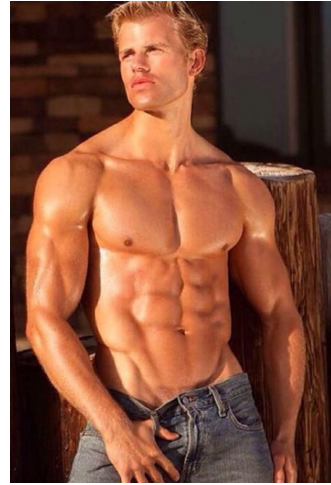

MIPM MODELS

Andrew Ashton

Height : 6'0" / 183 cm | Waist : 32.5" / 83 cm | Chest : 41" / 104 cm | Hips : 39.5" / 100 cm | Hair Colour : Blonde | Eyes : Blue

MIPM MODELS

MIPM MODELS

Andrew Ashton

Height : 6'0" / 183 cm | Waist : 32.5" / 83 cm | Chest : 41" / 104 cm | Hips : 39.5" / 100 cm | Hair Colour : Blonde | Eyes : Blue